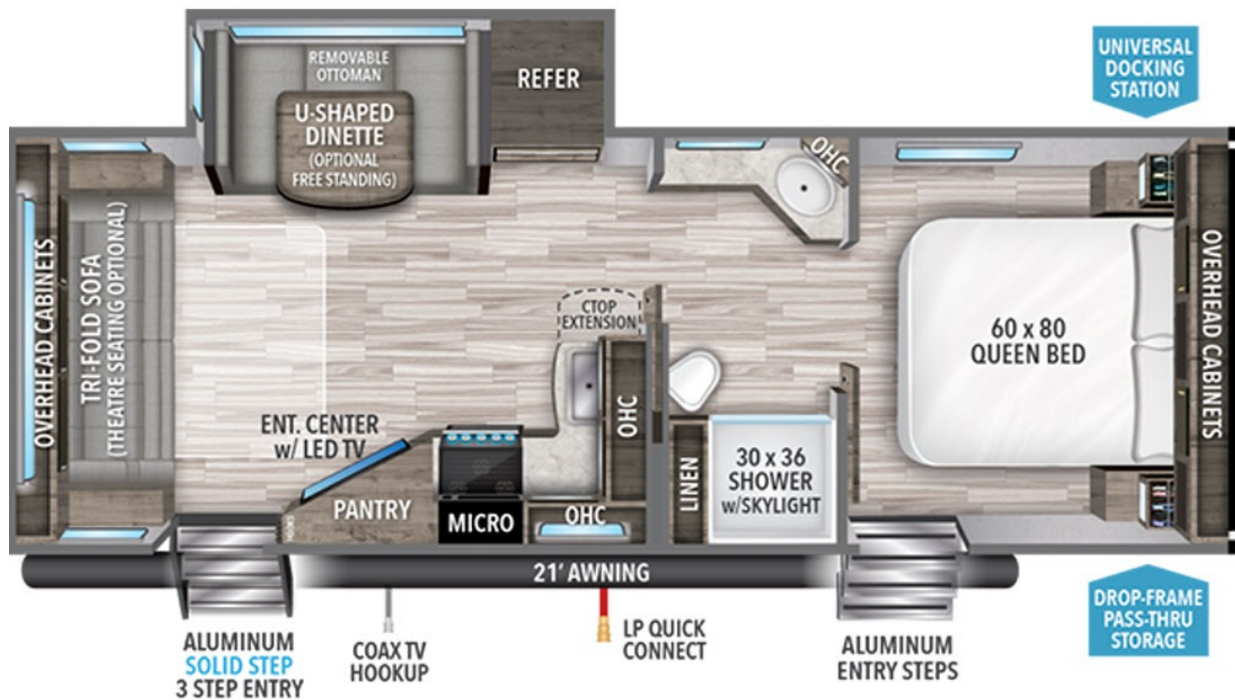

NEW 2021 Grand Design Imagine Call For Price

Description

Roomy Walk-thru Bathroom The Grand Design Imagine 2500RL is lightweight and easy to tow, has a three-year structural warranty, and offers features you will love. The rear living floor plan has an optional theater-style reclining sofa that faces the entertainment center. The kitchen features an L-sha...

GENERAL INFORMATION

Manufacturer	Grand Design
Model Year	2021
Model Name	Imagine
Model Code	Imagine

Contact

Camperland of Oklahoma LLC
8347 E 11th ST
Tulsa, OK 74112
Phone: 918-836-6606
Fax: