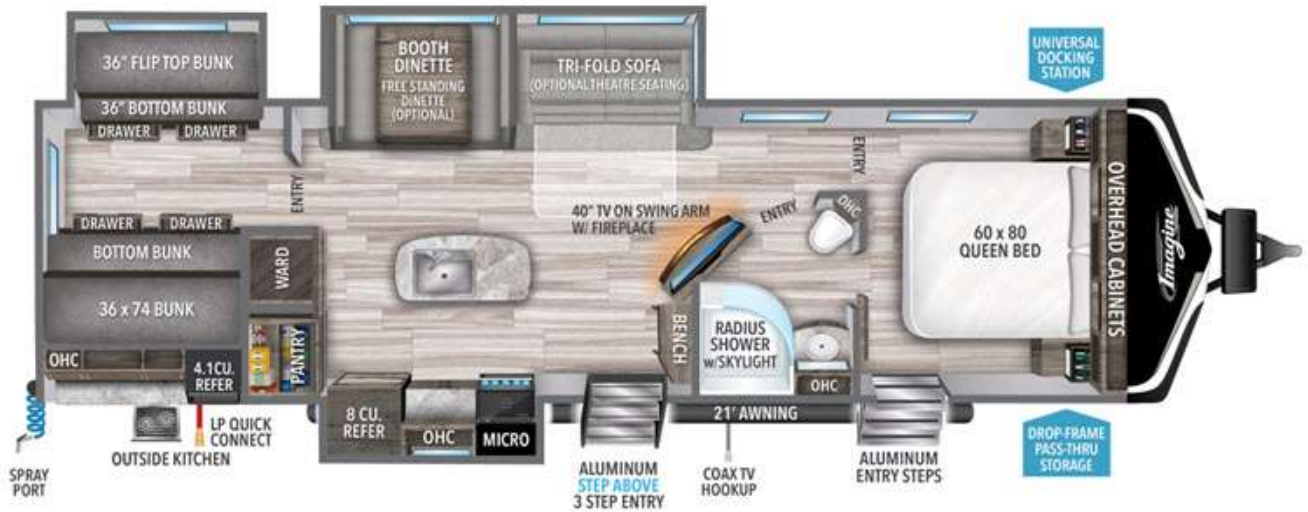

# NEW 2022 Grand Design Imagine Call For Price

3250BH

## Description

Grand Design Imagine travel trailer 3250BH highlights: Four Bunk Beds Kitchen Island Fireplace Double Entry Bath Outdoor Kitchen Solar Power Inlet Invite the cousins to join you on your next camping trip in this spacious travel trailer that offers a bunkhouse with four bunk beds...