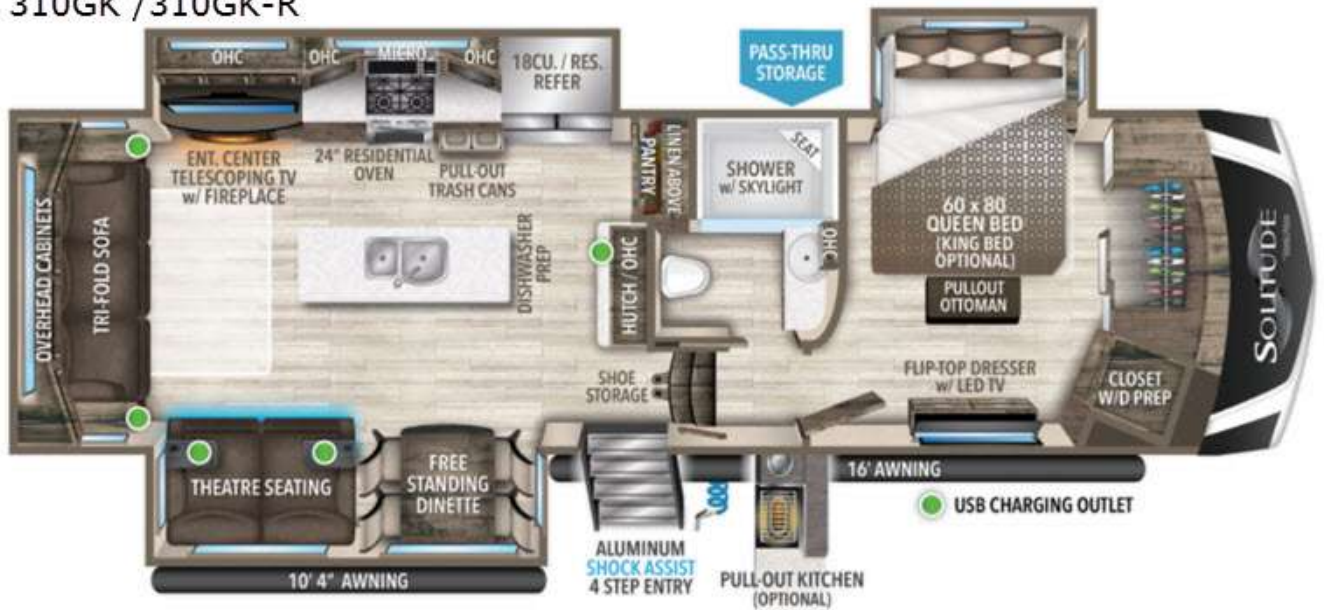

NEW 2022 Grand Design Solitude Call For Price

310GK /310GK-R

Description

Grand Design Solitude fifth wheel 310GK highlights: Tri-Fold Sofa Kitchen Island Four-Door Refrigerator Oversized Pantry Flip-Top Dresser Bedroom Pull-Out Ottoman
 If you are on the search for a livable fifth wheel for those month-long trips, this Solitude might be the one! Just ...

GENERAL INFORMATION

Manufacturer	Grand Design
Model Year	2022
Model Name	Solitude
Model Code	Solitude

Contact

Blue Dog RV Redding
 4870 Westside Rd
 Redding, CA 96001
 Phone: 530-395-1173
 Fax:
 Website:
<http://www.bluedogrv.com>