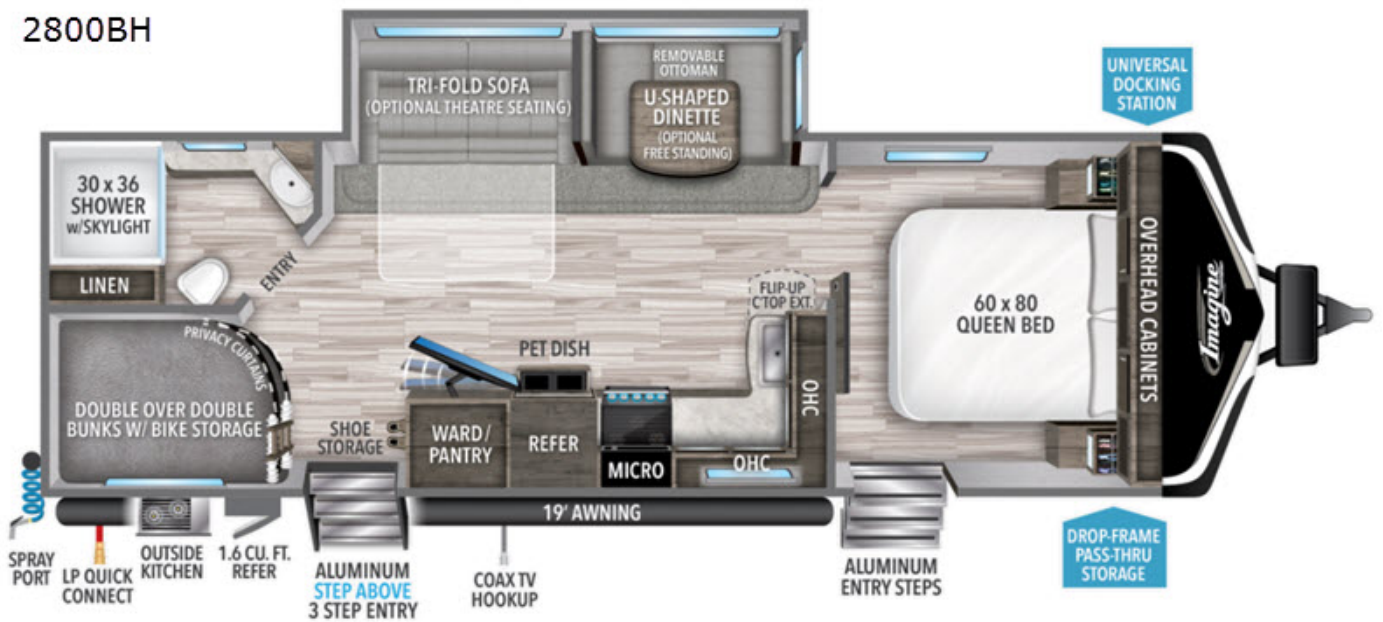

NEW 2022 Grand Design Imagine Call For Price

2800BH

Description

Grand Design Imagine travel trailer 2800BH highlights:
Double Size Bunks Dual Entry Bike Storage Pet Dish Drawer
Outside Kitchen Solar Power Inlet → Family fun outdoors with
inside comforts, plus plenty of sleeping space and storage for
everyone's things can be found in this trail...

GENERAL INFORMATION

Manufacturer	Grand Design
Model Year	2022
Model Name	Imagine
Model Code	Imagine

Contact

Blue Dog RV Redding
4870 Westside Rd
Redding, CA 96001
Phone: 530-395-1173
Fax:
Website:
<http://www.bluedogrv.com>