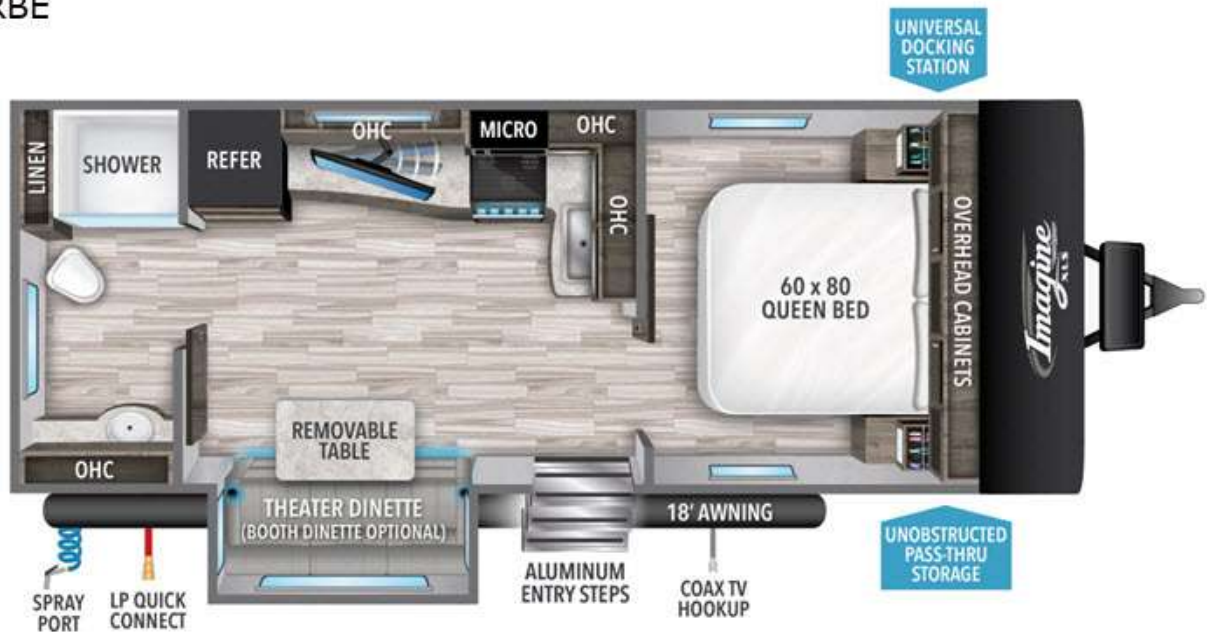

NEW 2022 Grand Design Imagine XLS Call For Price

22RBE

Description

Grand Design Imagine XLS travel trailer 22RBE highlights: Private BedroomÂ Wardrobe Cubby Storage Rear Full Bath Theater Dinette Unobstructed Pass-ThroughÂ Â If you appreciate your privacy, this trailer offers a bedroom up front with a space saving door and a rear full bathroom wit...

GENERAL INFORMATION

Manufacturer	Grand Design
Model Year	2022
Model Name	Imagine XLS
Model Code	Imagine XLS

Contact

Blue Dog RV Redding
4870 Westside Rd
Redding, CA 96001
Phone: 530-395-1173
Fax:
Website:
<http://www.bluedogrv.com>