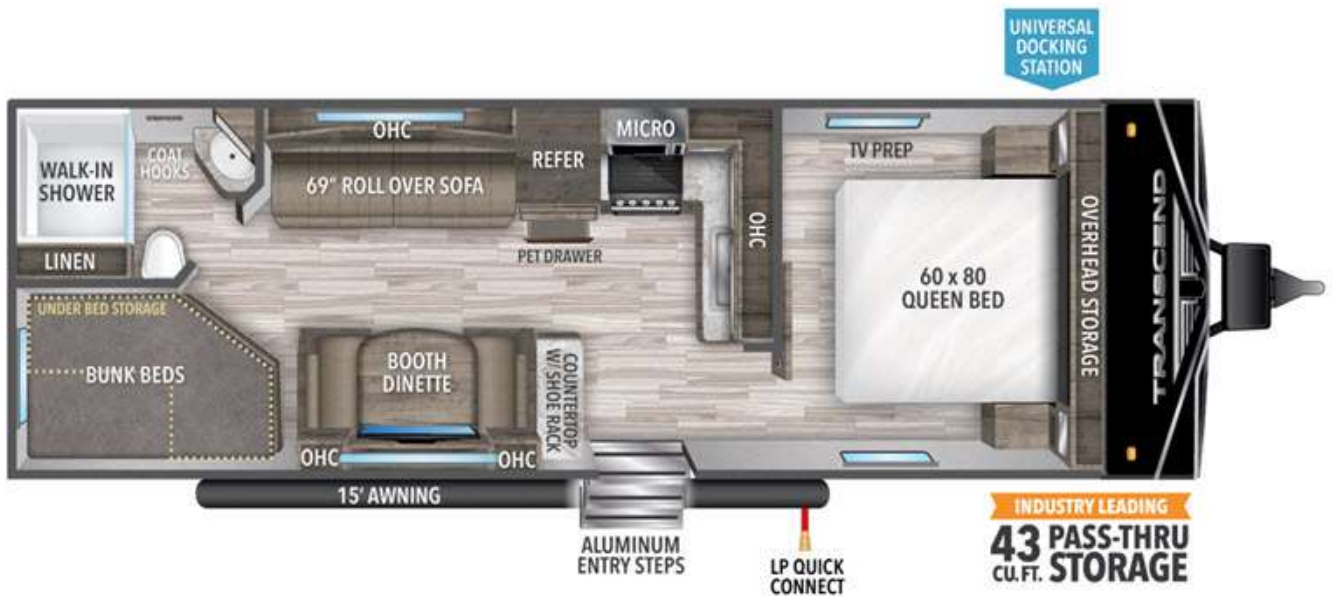

NEW 2022 Grand Design Transcend Xplor Call For Price

247BH

Description

Grand Design Transcend Xplor travel trailer 247BH highlights: Bunk Beds 69" Roll-Over Sofa Walk-In Shower Pet Drawer Booth Dinette Æ You can take the family out for an amazing excursion in this Transcend Xplor travel trailer! Since this trailer has a queen-size bed, 69" roll-over s...

GENERAL INFORMATION

Manufacturer	Grand Design
Model Year	2022
Model Name	Transcend Xplor
Model Code	Transcend Xplor

Contact

Blue Dog RV Redding
4870 Westside Rd
Redding, CA 96001
Phone: 530-395-1173
Fax:
Website:
<http://www.bluedogrv.com>