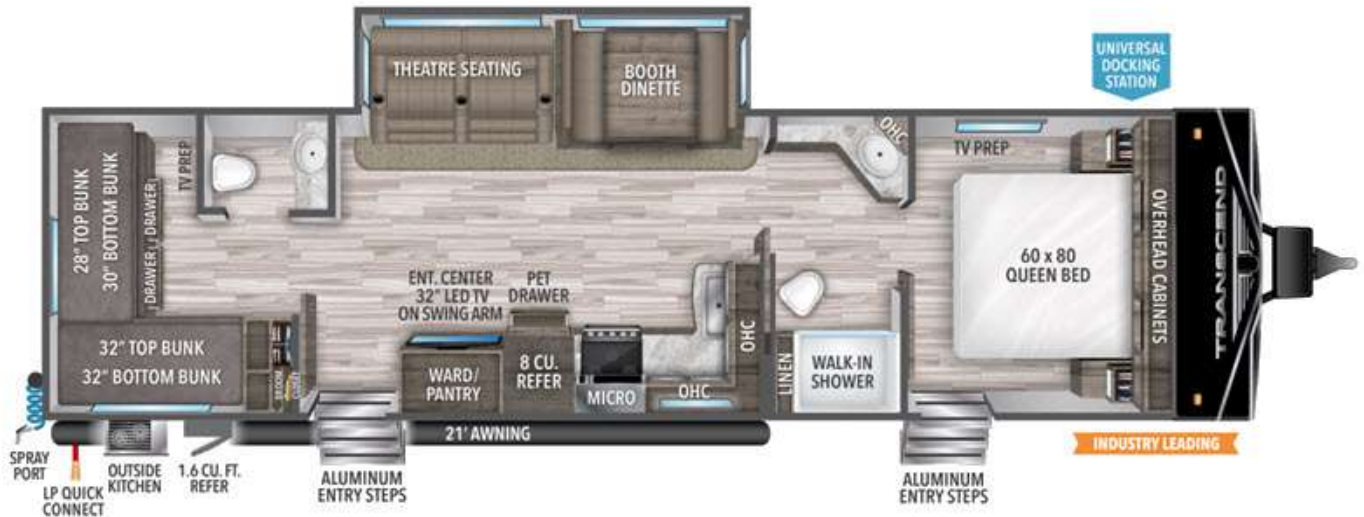

# NEW 2022 Grand Design Transcend Xplor Call For Price

321BH

## Description

Grand Design Transcend Xplor travel trailer 321BH highlights: Four Bunk Beds Dual Entry Walk-Through Bath Theatre Seating Pet Drawer Outside Kitchen 32" LED TV Whether you enjoy cooking indoors or outdoors, you will have the choice each meal with this Transcend Xplor travel tra...

## GENERAL INFORMATION

Manufacturer	Grand Design
Model Year	2022
Model Name	Transcend Xplor
Model Code	Transcend Xplor