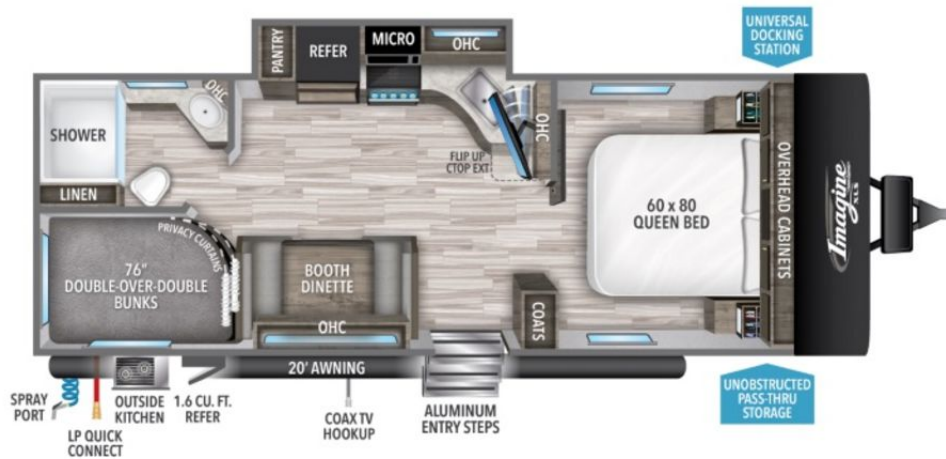

NEW 2022 Grand Design Imagine XLS Call For Price

23BHE

Description

2022 Grand Design Imagine XLS 23BHE Imagine XLS expands the lineup with floorplans starting under 5,000-pounds. XLS welcomes even more of today's medium-duty trucks and SUVs, without the compromise that other manufacturers feel forced to make in pursuit of lighter weight. Features may include: InteriorS...

GENERAL INFORMATION

Manufacturer	Grand Design
Model Year	2022
Model Name	Imagine XLS
Model Code	Imagine XLS

Contact

Lazydays RV - Portland
16803 SE McLoughlin Blvd
Portland, OR 97267

Fax:

Website:

<http://www.byoungrv.com>