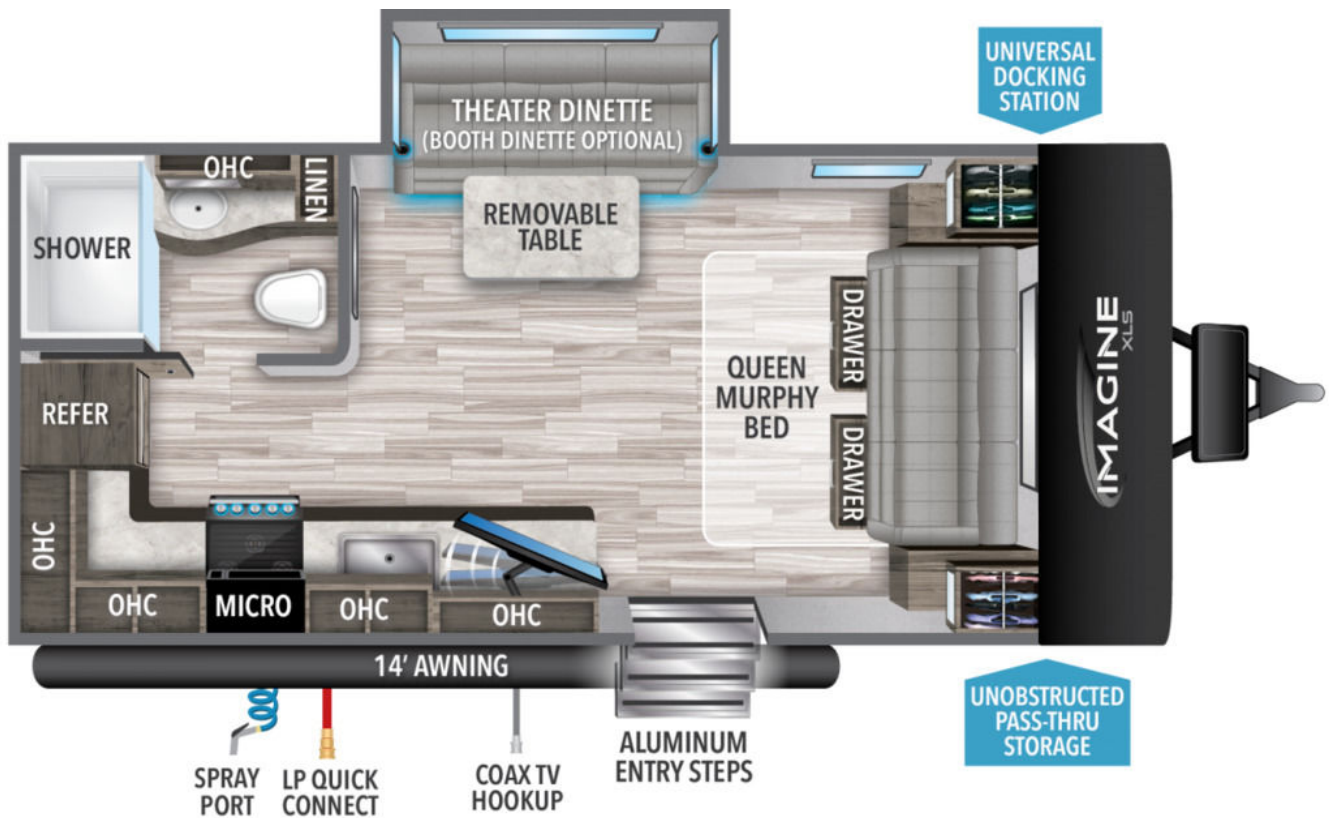

NEW 2022 Grand Design Imagine Call For Price

Description

No description available

GENERAL INFORMATION

Manufacturer	Grand Design
Model Year	2022
Model Name	Imagine
Model Code	Imagine

Contact

Lazydays RV - Portland
16803 SE McLoughlin Blvd
Portland, OR 97267