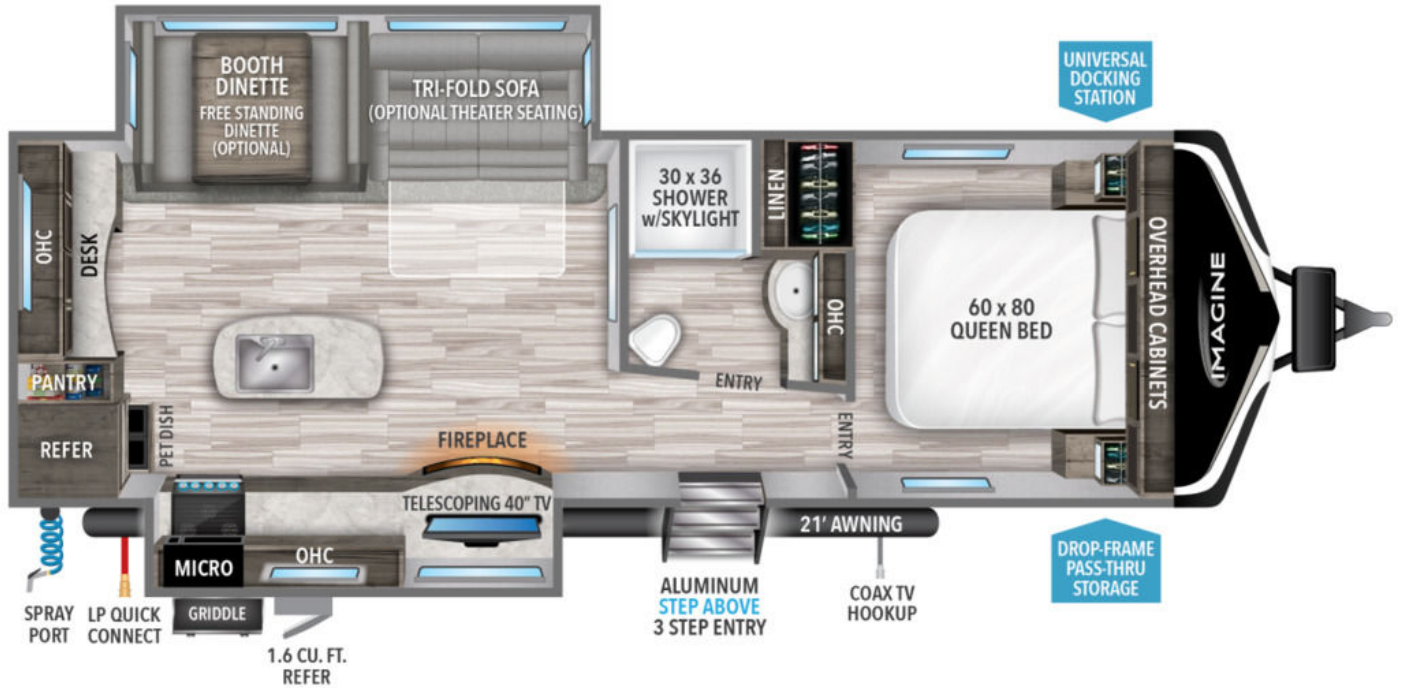

NEW 2022 Grand Design Imagine Call For Price

Description

No description available

GENERAL INFORMATION

Manufacturer	Grand Design
Model Year	2022
Model Name	Imagine
Model Code	Imagine

Contact

Lazydays RV - Portland
16803 SE McLoughlin Blvd
Portland, OR 97267
Fax:
Website:
<http://www.byoungrv.com>