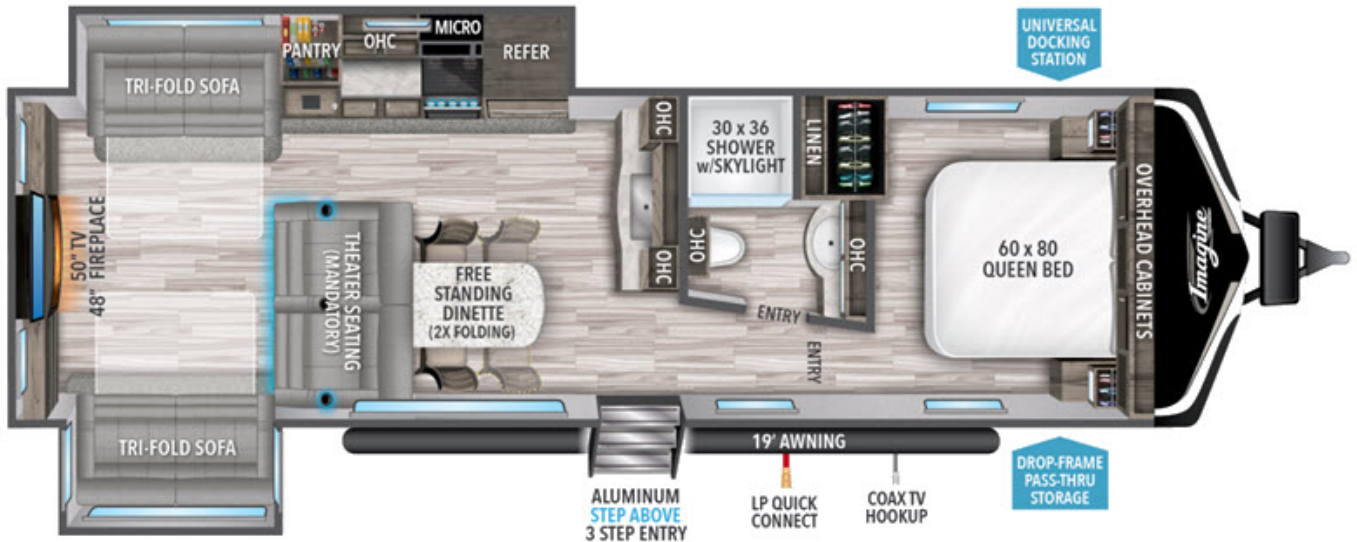

# NEW 2022 Grand Design Imagine Call For Price

3100RD

## Description

Grand Design Image travel trailer 3100RD highlights: Rear Living Area 50" TV 48" Fireplace Theater Seating Free Standing Dinette Solar Power Inlet Â If you enjoy entertaining, this trailer will be perfect for just that with a rear wall that includes a 50" LED HDTV with a fireplace ...