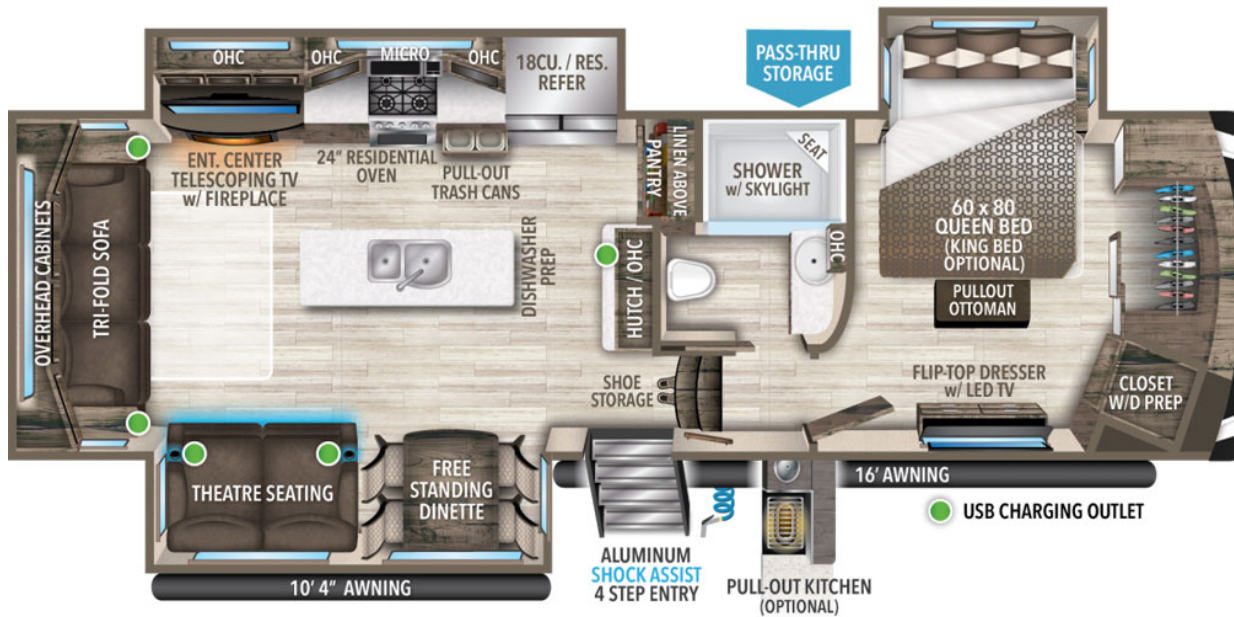

NEW 2022 Grand Design Solitude Call For Price

Description

Luxury Tip to Tail! The Solitude 310GK is a rear living fifth wheel, rated for full-time living, that offers beauty, luxury, and convenience throughout. The spacious front bedroom has a huge closet, plus a second closet prepped for a washer/dryer, and dresser with flip-top lid for even more storage...

GENERAL INFORMATION

Manufacturer	Grand Design
Model Year	2022
Model Name	Solitude
Model Code	Solitude

Contact

Camperland of Oklahoma LLC
8347 E 11th ST
Tulsa, OK 74112
Phone: 918-836-6606
Fax: