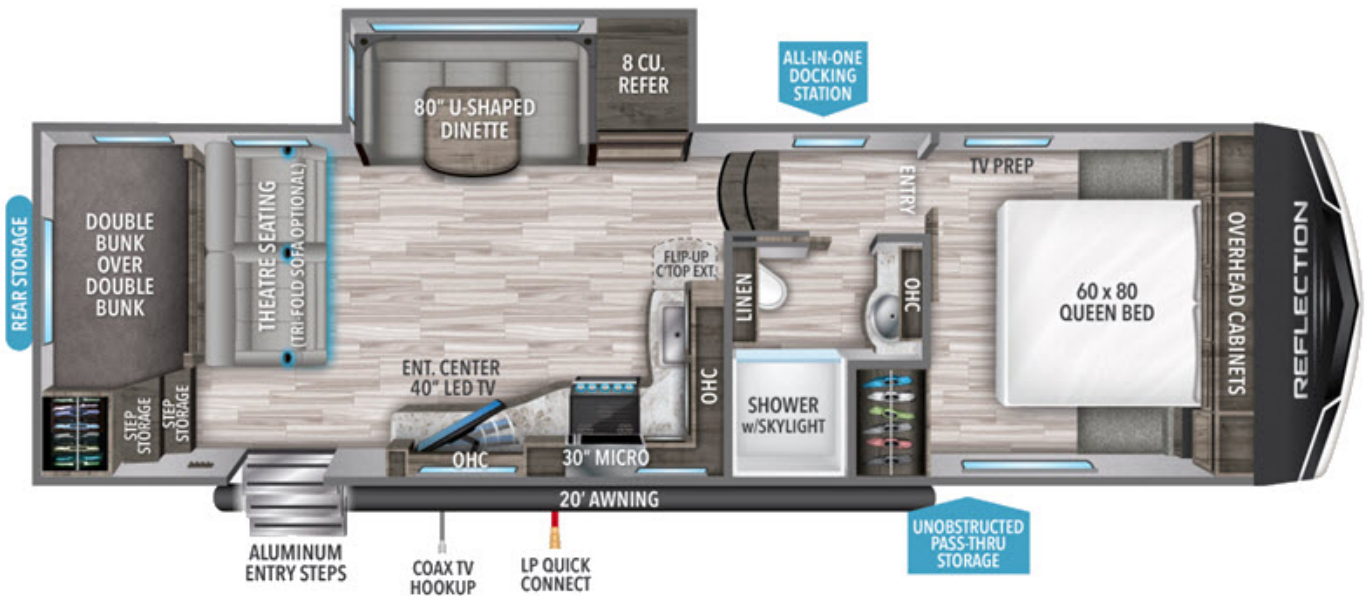

NEW 2022 Grand Design Reflection 150 Series Call For Price

268BH

Description

Grand Design Reflection 150 Series fifth wheel 268BH highlights: Double-Size Bunks Step Storage U-Shaped Dinette 40" LED TV Residential Cabinetry One-Touch Auto Leveling You will find plenty of storage for your clothing and such inside this Reflection 150 Series fifth wheel. Plus...