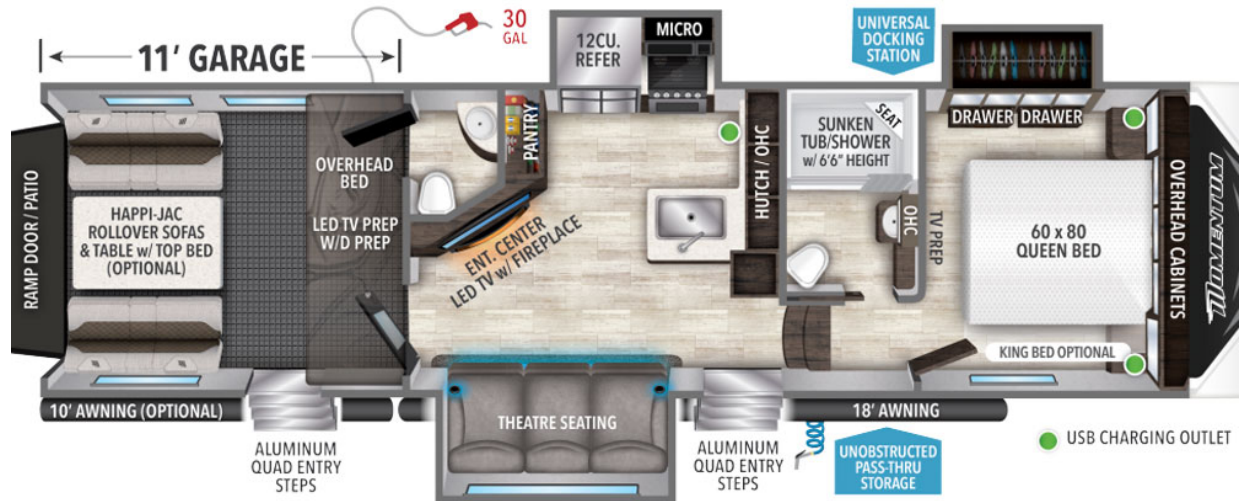

NEW 2022 Grand Design Momentum G Class Call For Price

Description

Affordable Momentum with Eleven Foot Garage The Momentum 320G offers an eleven foot garage with Happi-Jac bunk system, attached half bath, ramp patio, and overhead loft bed. The front queen bedroom (or optional king) has a slide-out wardrobe so there is plenty of storage space, and the bathroom h...

GENERAL INFORMATION

Manufacturer	Grand Design
Model Year	2022
Model Name	Momentum G Class
Model Code	Momentum G Class

Contact

Camperland of Oklahoma LLC
8347 E 11th ST
Tulsa, OK 74112
Phone: 918-836-6606
Fax: