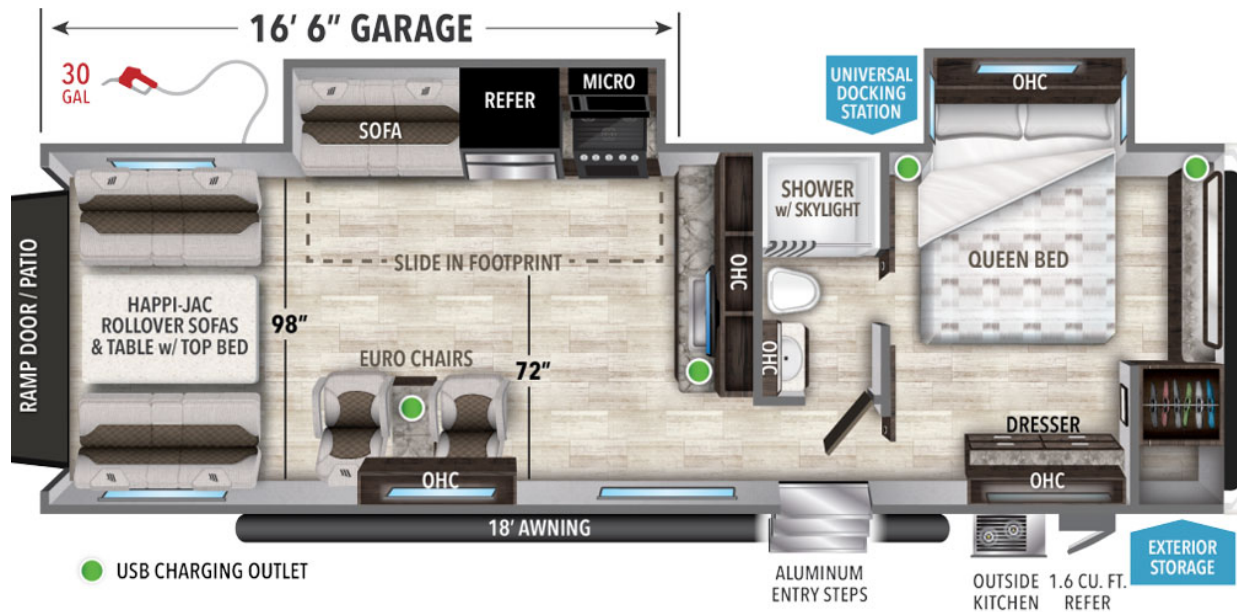

NEW 2022 Grand Design Momentum G Class Call For Price

Description

Loaded Bumper-Pull Toy Hauler! The beautiful Momentum 28G offers a 16' 6" garage, bedroom with a slide for plenty of floor space, roomy bathroom with step-in shower, and modern kitchen with large counter area. You'll love the built-in dresser in the bedroom, the ultra-comfortable Euro chairs in t...

GENERAL INFORMATION

Manufacturer	Grand Design
Model Year	2022
Model Name	Momentum G Class
Model Code	Momentum G Class

Contact

Camperland of Oklahoma LLC
8347 E 11th ST
Tulsa, OK 74112
Phone: 918-836-6606
Fax: