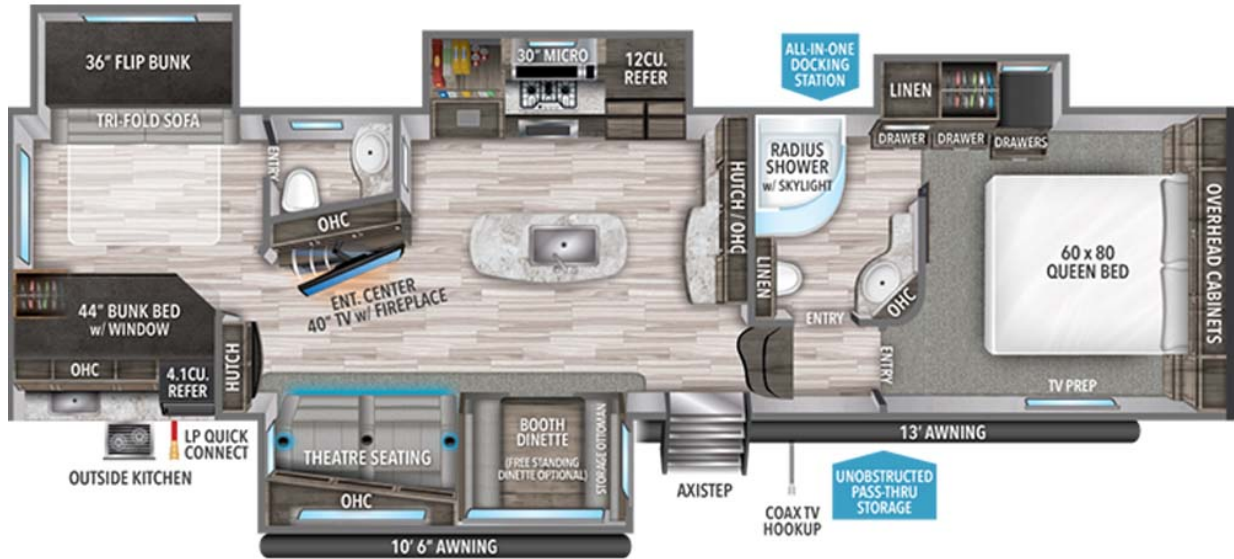

NEW 2022 Grand Design Reflection Call For Price

Description

Bath and Half Bunkhouse The Reflection 311BHS offers a large private bunk room with two bunks and trifold sofa, just add a TV and gaming system for the perfect retreat for the kids on rainy days. The front bedroom offers a residential queen bed and slide-out wardrobe, and the main baht has a larg...