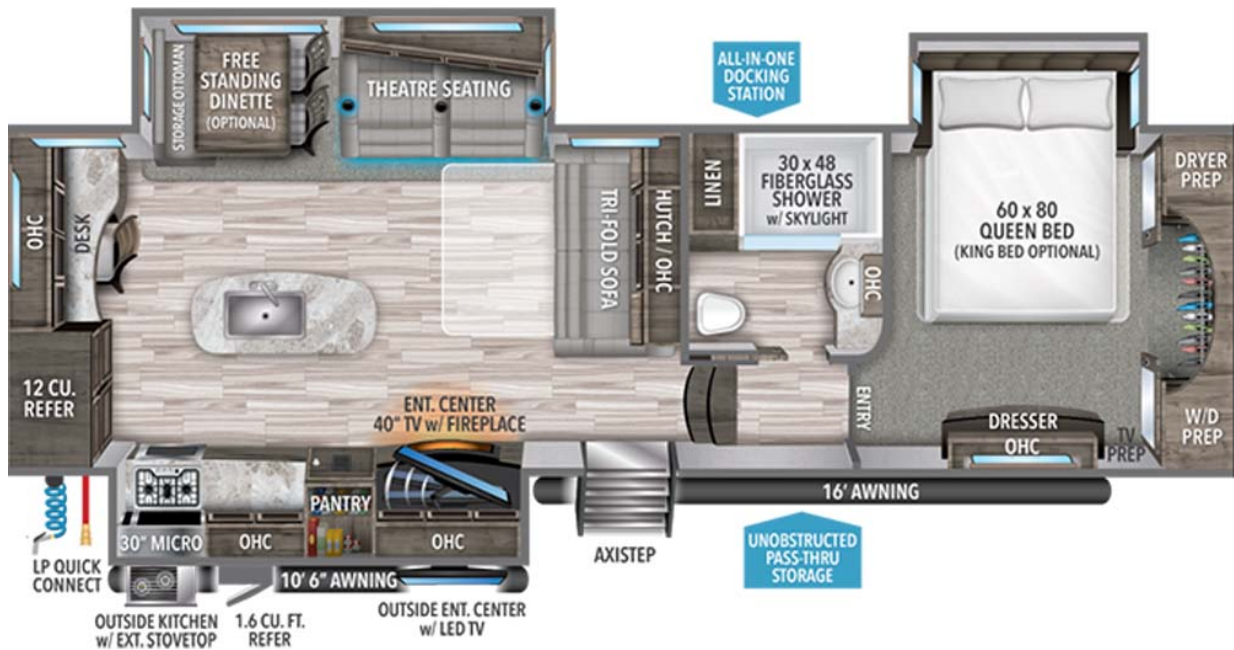

NEW 2022 Grand Design Reflection Call For Price

Description

Comfortable and Functional Fifth Wheel
The Reflection 320MKS offers a functional space that is ideal for anyone who spends a lot of time in their fifth wheel. The spacious kitchen has lots of counter space, a large refrigerator, and spacious pantry for plenty of storage space. There is a built-in...