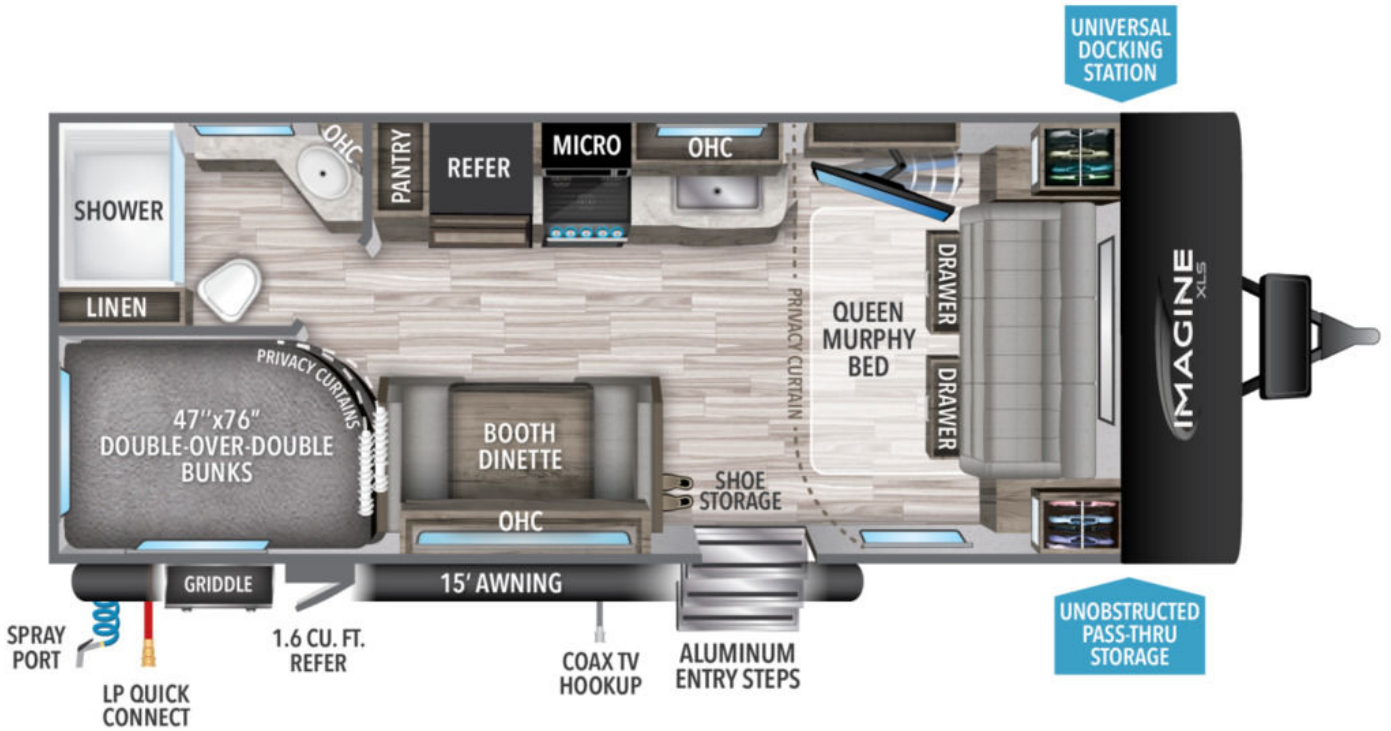

NEW 2022 Grand Design Imagine Call For Price

Description

No description available

GENERAL INFORMATION

Manufacturer	Grand Design
Model Year	2022
Model Name	Imagine
Model Code	Imagine

Contact

Lazydays RV - Portland
16803 SE McLoughlin Blvd
Portland, OR 97267
Fax:
Website:
<http://www.byoungrv.com>