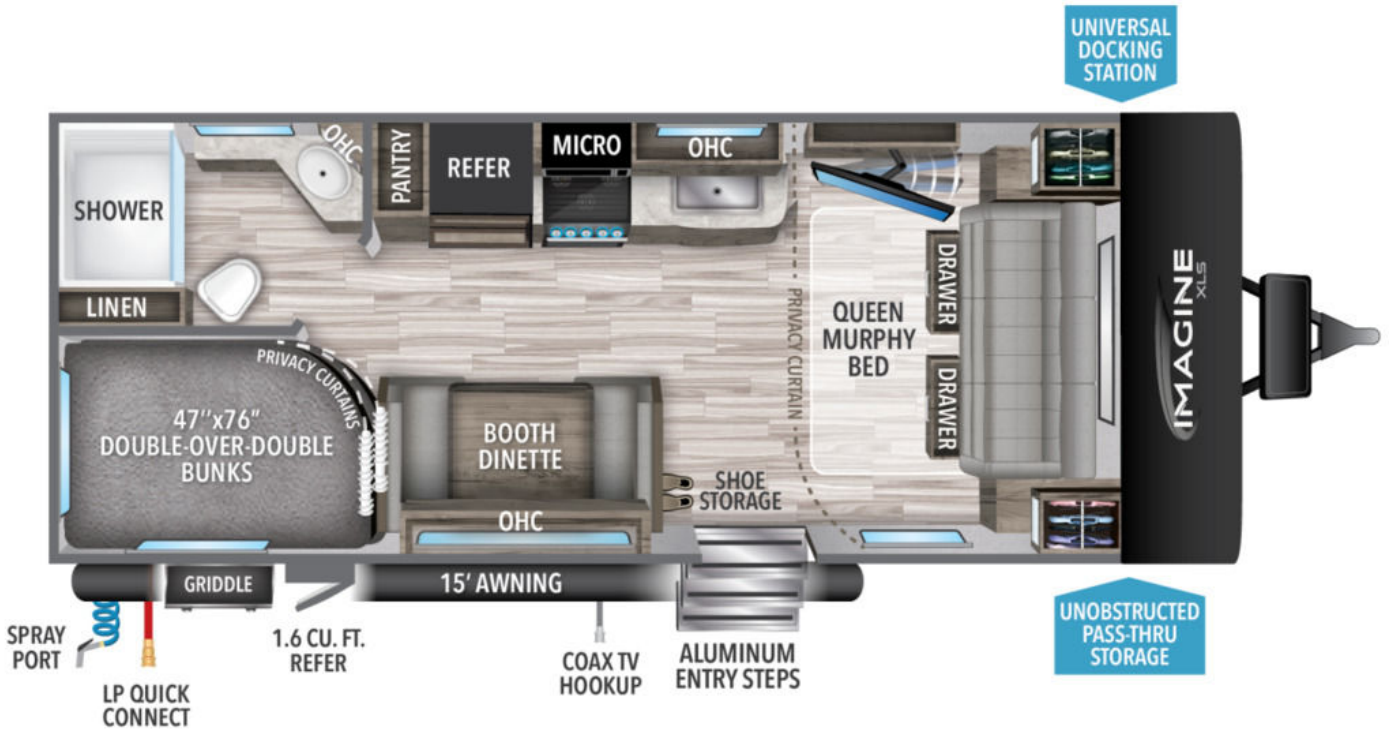

NEW 2022 Grand Design Imagine Call For Price

Description

No description available

GENERAL INFORMATION

Manufacturer	Grand Design
Model Year	2022
Model Name	Imagine
Model Code	Imagine

Contact

Lazydays RV - Portland
16803 SE McLoughlin Blvd
Portland, OR 97267