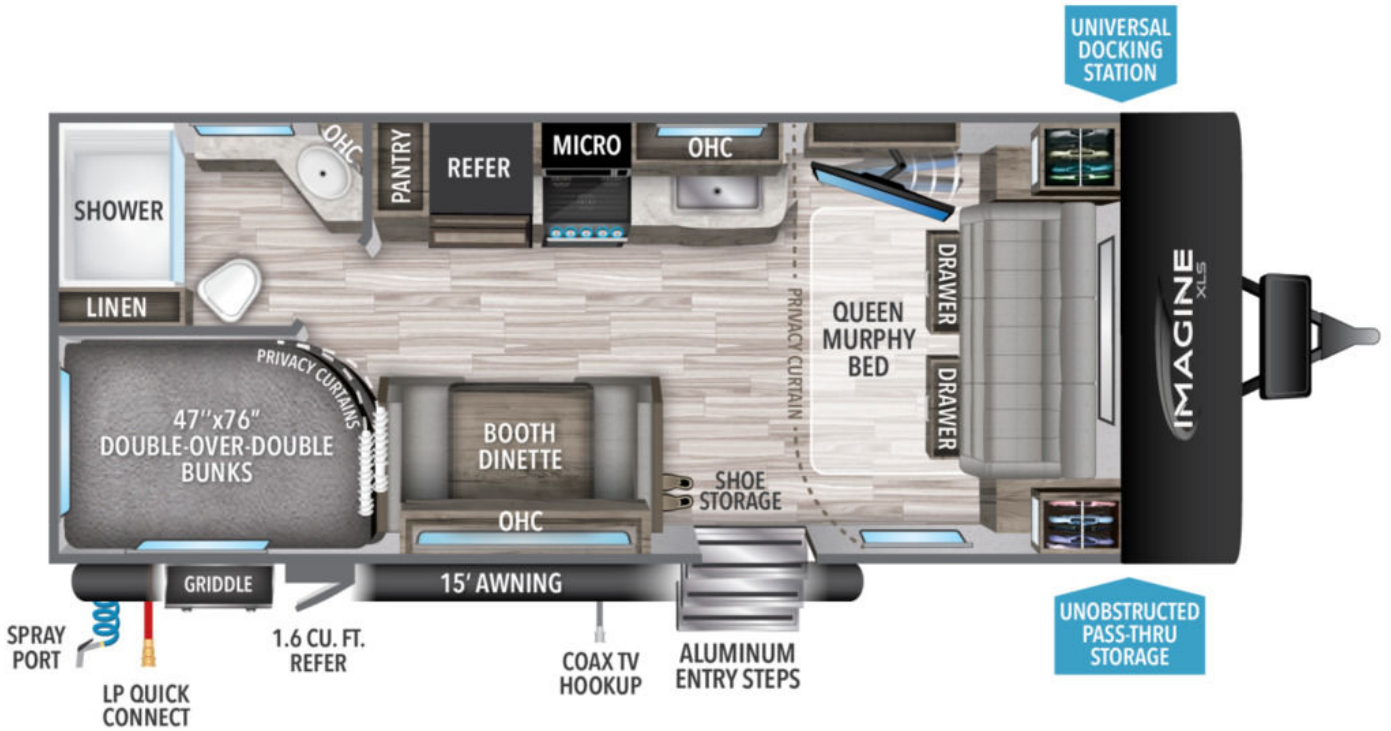

NEW 2022 Grand Design Imagine Call For Price

Description

No description available

GENERAL INFORMATION

Manufacturer	Grand Design
Model Year	2022
Model Name	Imagine
Model Code	Imagine

Contact

Lazydays RV - Portland
16803 SE McLoughlin Blvd
Portland, OR 97267
Fax:
Website:
<http://www.byoungv.com>