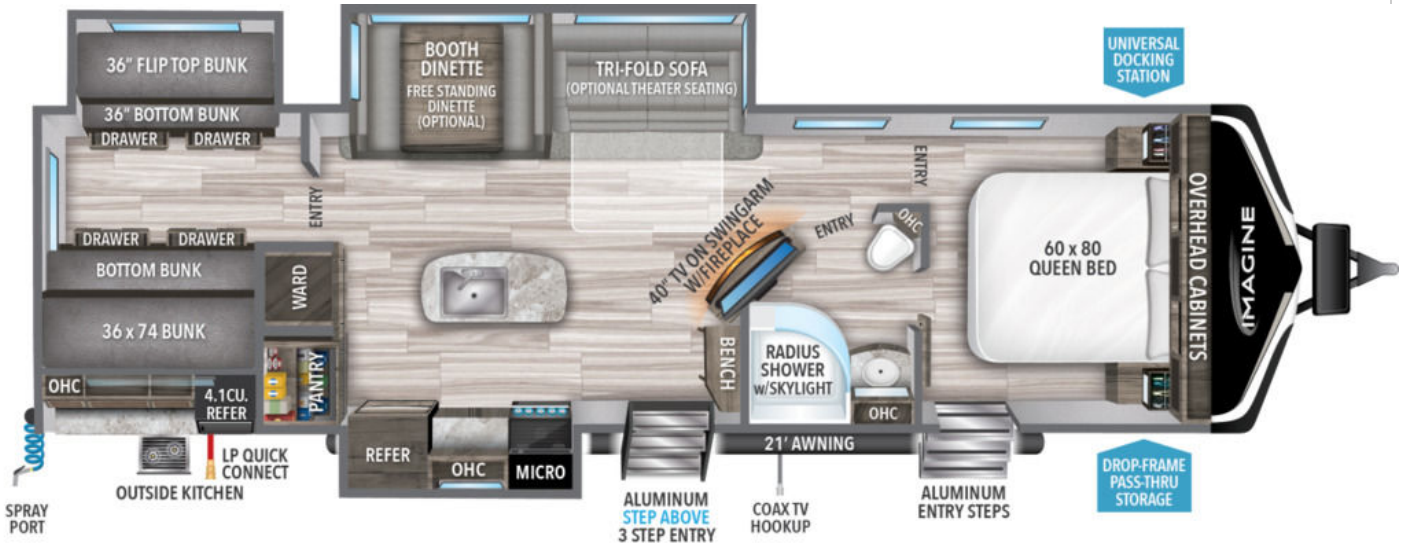

NEW 2022 Grand Design Imagine Call For Price

Description

No description available

GENERAL INFORMATION

Manufacturer	Grand Design
Model Year	2022
Model Name	Imagine
Model Code	Imagine

Contact

Lazydays RV - Portland
16803 SE McLoughlin Blvd
Portland, OR 97267
Fax:
Website:
<http://www.byoungv.com>