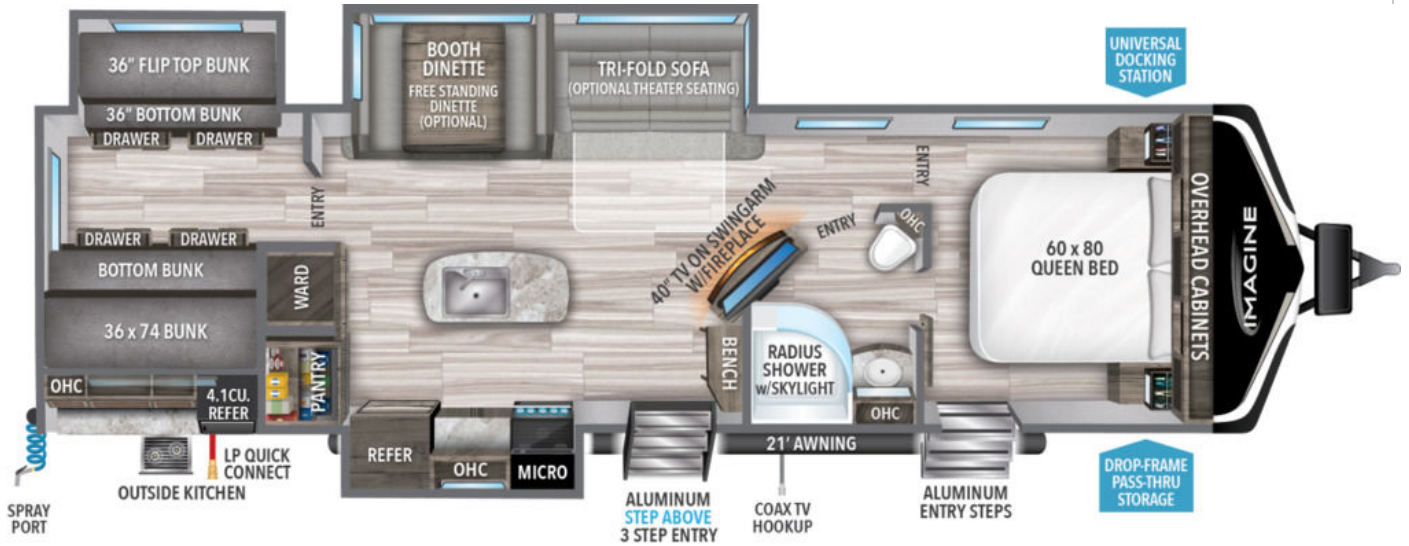

NEW 2022 Grand Design Imagine Call For Price

Description

No description available

GENERAL INFORMATION

Manufacturer	Grand Design
Model Year	2022
Model Name	Imagine
Model Code	Imagine

Contact

Lazydays RV - Portland
16803 SE McLoughlin Blvd
Portland, OR 97267
Fax:
Website:
<http://www.byoungv.com>