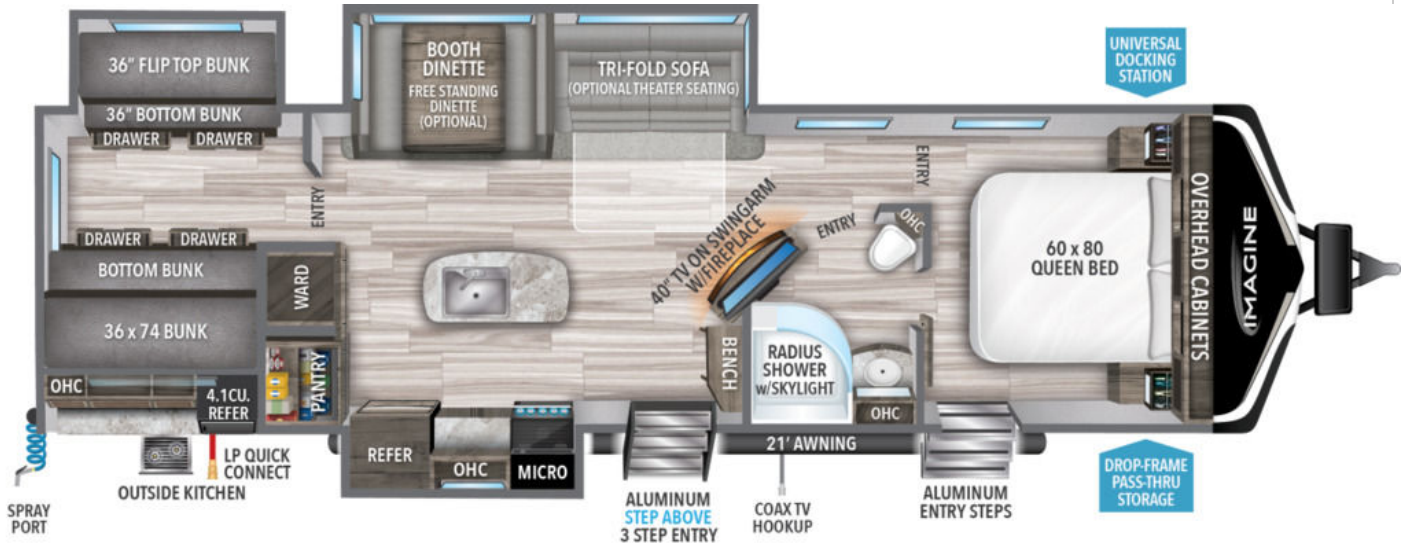

NEW 2022 Grand Design Imagine Call For Price

Description

No description available

GENERAL INFORMATION

Manufacturer	Grand Design
Model Year	2022
Model Name	Imagine
Model Code	Imagine

Contact

Lazydays RV - Portland
16803 SE McLoughlin Blvd
Portland, OR 97267
Fax:
Website:
<http://www.byoungv.com>