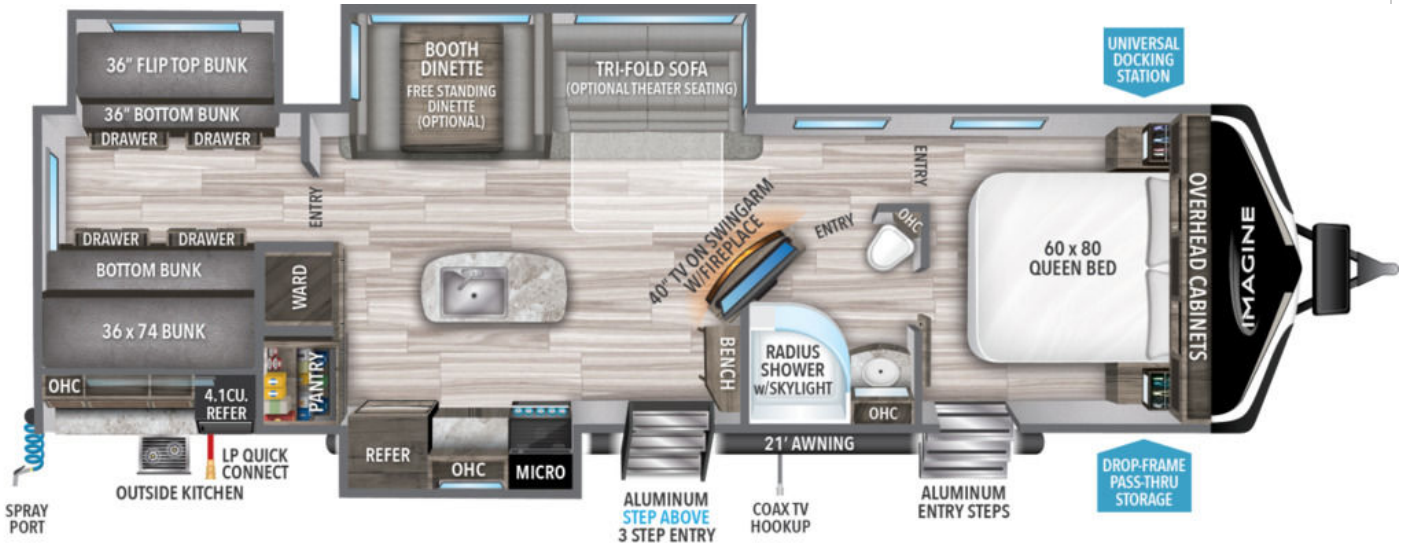

NEW 2022 Grand Design Imagine Call For Price

Description

No description available

GENERAL INFORMATION

Manufacturer	Grand Design
Model Year	2022
Model Name	Imagine
Model Code	Imagine

Contact

Lazydays RV - Portland
16803 SE McLoughlin Blvd
Portland, OR 97267
Fax:
Website:
<http://www.byoungv.com>