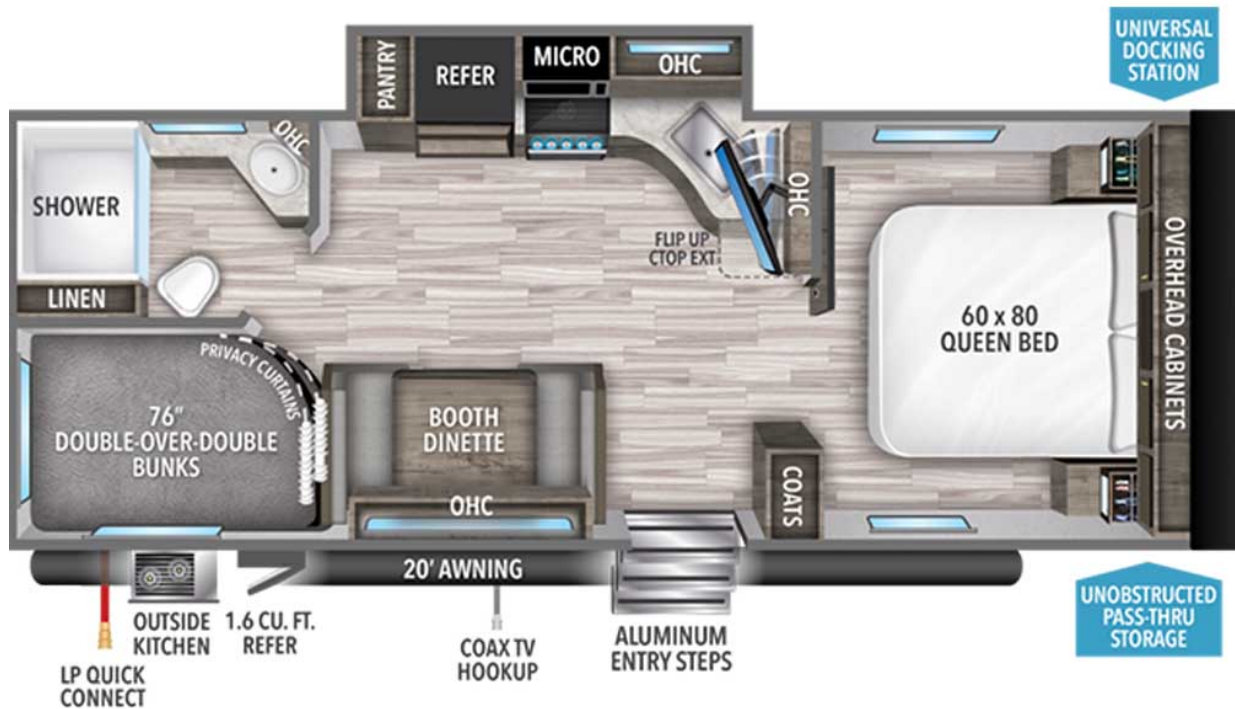

NEW 2022 Grand Design Imagine XLS

Call For Price

Description

Bunkhouse with Private Master Bedroom
Have a look at this wonderful bunkhouse travel trailer! Compact in size but spacious and well-appointed, the Imagine XLS 23BHE offers double bunks, roomy bathroom with large shower, tons of storage, an outdoor kitchen and much, much more!

GENERAL INFORMATION

Manufacturer	Grand Design
Model Year	2022
Model Name	Imagine XLS
Model Code	Imagine XLS

Contact

Camperland of Oklahoma LLC
8347 E 11th ST
Tulsa, OK 74112
Phone: 918-836-6606
Fax: