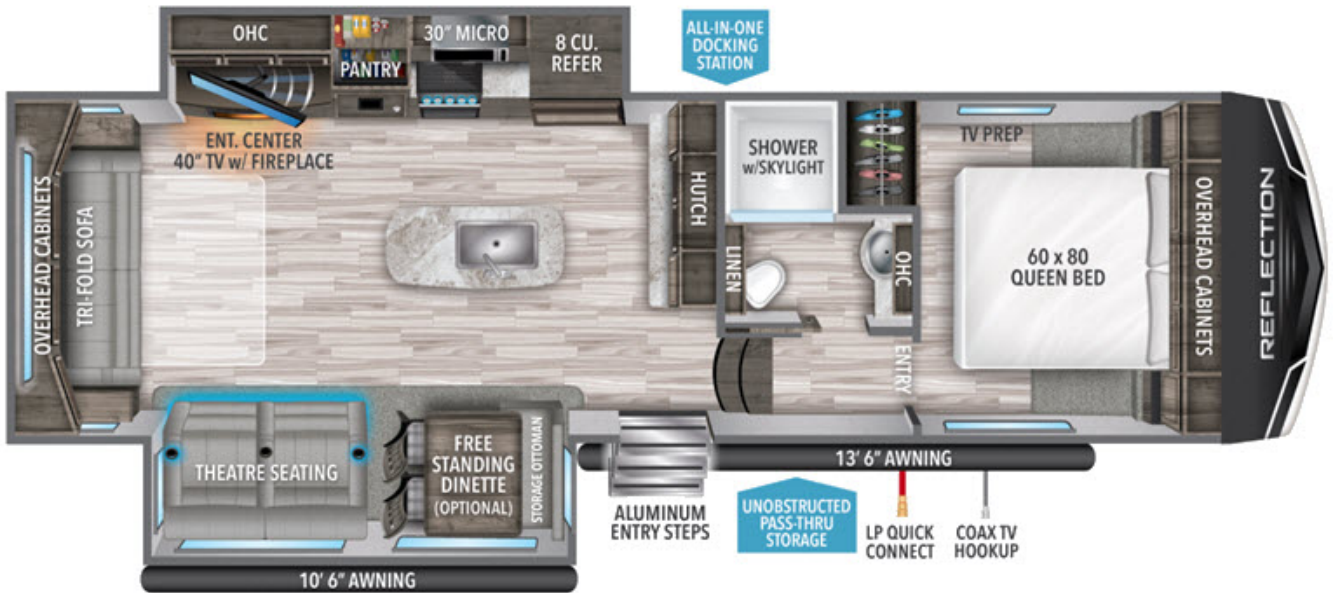

# NEW 2022 Grand Design Reflection 150 Series Call For Price

295RL

## Description

Grand Design Reflection 150 Series fifth wheel 295RL highlights: Private Bedroom Kitchen Island Fireplace Theatre Seating Residential Cabinetry Opposing Slides Â The tri-fold sofaÂ on this Reflection 150 Series fifth wheel not only offers seating space, but it also offers extra slee...

## GENERAL INFORMATION

Manufacturer	Grand Design
Model Year	2022
Model Name	Reflection 150 Series
Model Code	Reflection 150 Series