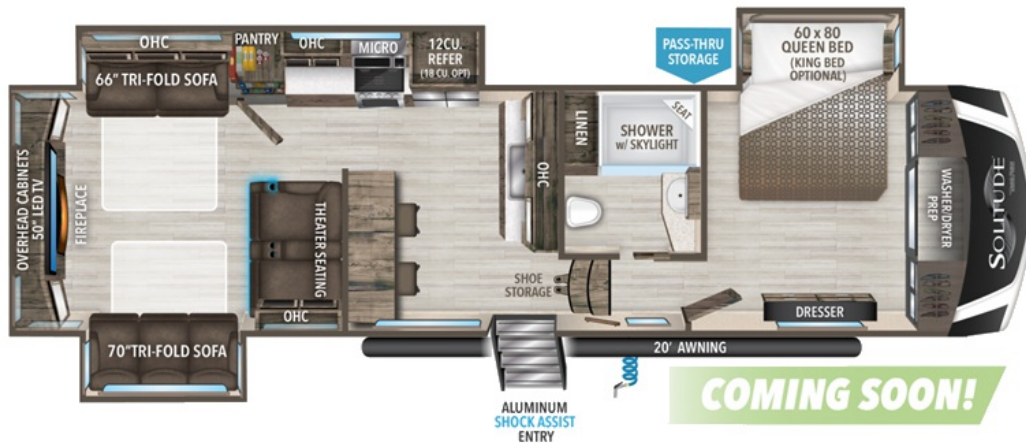

NEW 2022 Grand Design Solitude S-Class Call For Price

3330RE-3330RE-R

Description

Grand Design Solitude S-Class fifth wheel 3330RE-R highlights: Triple Slides 18 Cu. Ft. Residential Refrigerator Shower with a Seat Aluminum Shock Assist Entry Two Tri-Fold Sofas Fireplace Â This fifth wheel allows you to enjoy the great outdoors during the day, while coming back t...

GENERAL INFORMATION

Manufacturer	Grand Design
Model Year	2022
Model Name	Solitude S-Class
Model Code	Solitude S-Class

Contact

RV One Superstores - Vermont
1498 US Route 2
East Montpelier, VT 05651
Phone: 802-223-6417