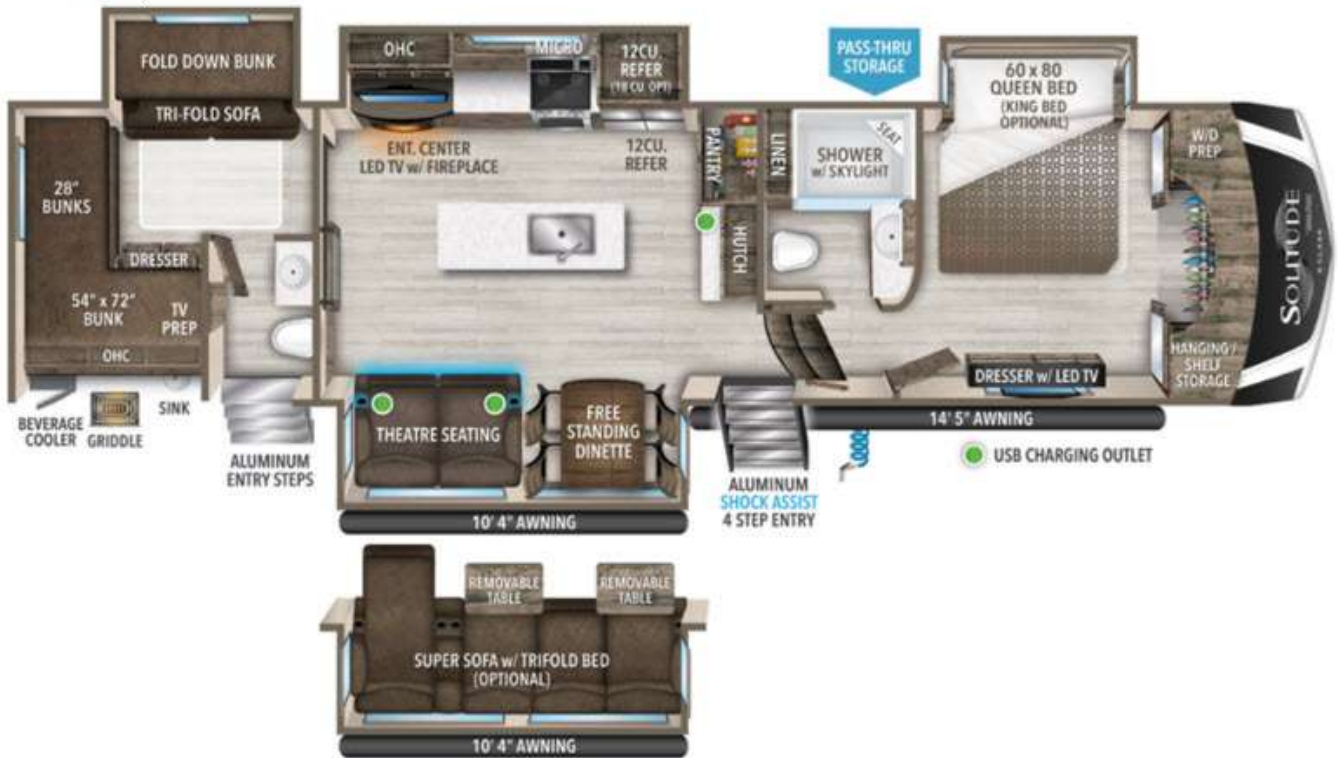

# NEW 2022 Grand Design Solitude S-Class Call For Price

3740BH/3740BH-R

## Description

Grand Design Solitude S-Class fifth wheel 3740BH highlights: Bunkhouse Suite Full and Half Bath Kitchen Island Dual Entry Outdoor Kitchen TPMS System Â RV living with your family of seven or eightÂ just got a lot more convenient with this fifth wheel!Â With four slide outs throughou...

## GENERAL INFORMATION

Manufacturer	Grand Design
Model Year	2022
Model Name	Solitude S-Class
Model Code	Solitude S-Class