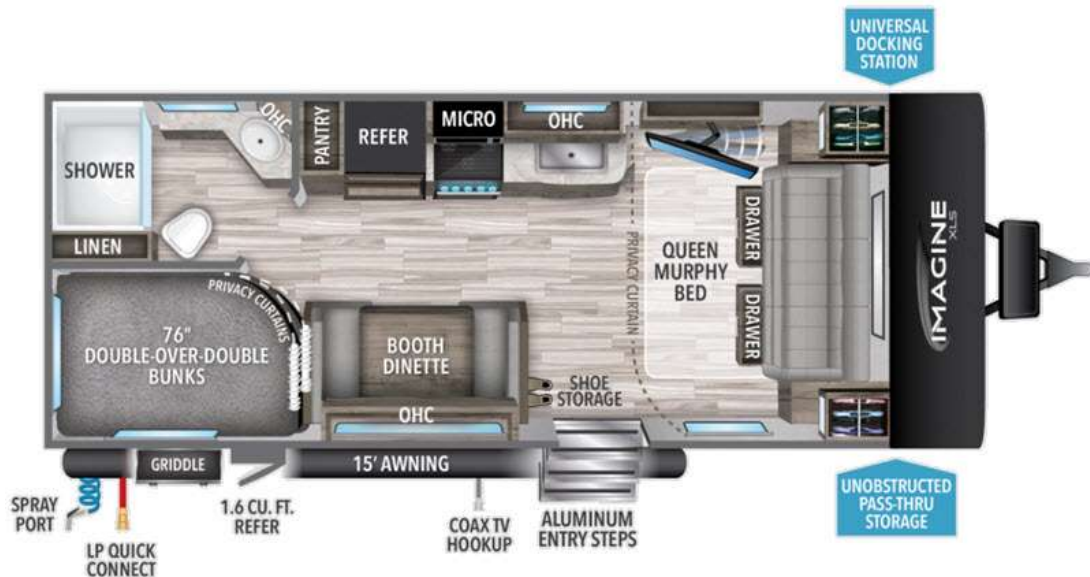

NEW 2022 Grand Design Imagine XLS Call For Price

21BHE

Description

Grand Design Imagine XLS travel trailer 21BHE highlights: Outside Kitchen
Double-Size Bunks Queen Murphy Bed
Booth Dinette Wardrobe Cubby Storage
Can you think of anything better than a weekend in this Imagine XLS travel trailer! You will never miss home when you see all of the a...

GENERAL INFORMATION

Manufacturer	Grand Design
Model Year	2022
Model Name	Imagine XLS
Model Code	Imagine XLS

Contact

RV One Superstores - Vermont
1498 US Route 2
East Montpelier, VT 05651
Phone: 802-223-6417