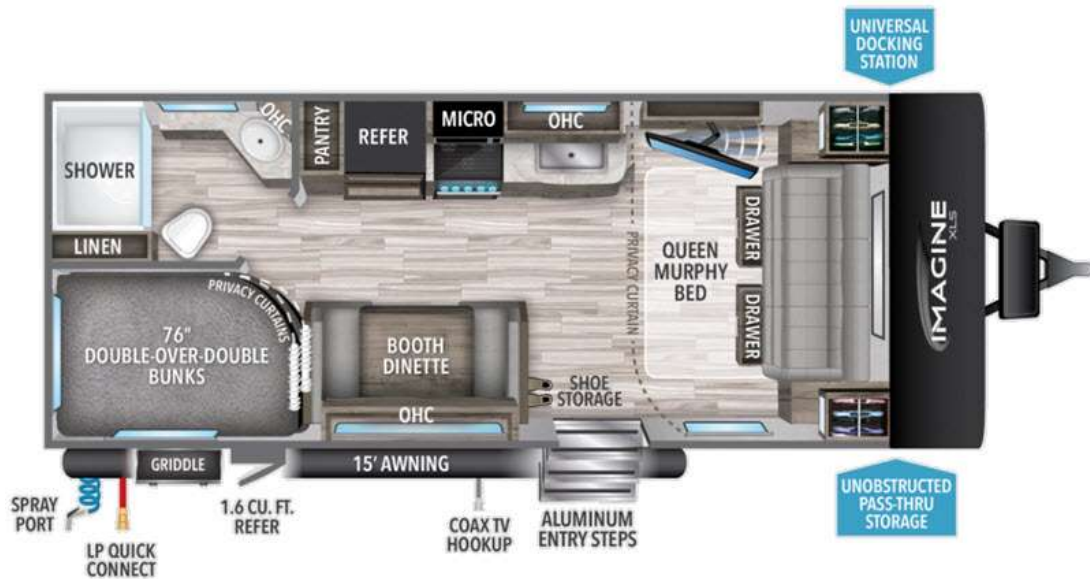

# NEW 2022 Grand Design Imagine XLS Call For Price

21BHE

## Description

Grand Design Imagine XLS travel trailer 21BHE highlights: Outside Kitchen  
Double-Size Bunks Queen Murphy Bed  
Booth Dinette Wardrobe Cubby Storage  
Can you think of anything better than a weekend in this Imagine XLS travel trailer! You will never miss home when you see all of the a...