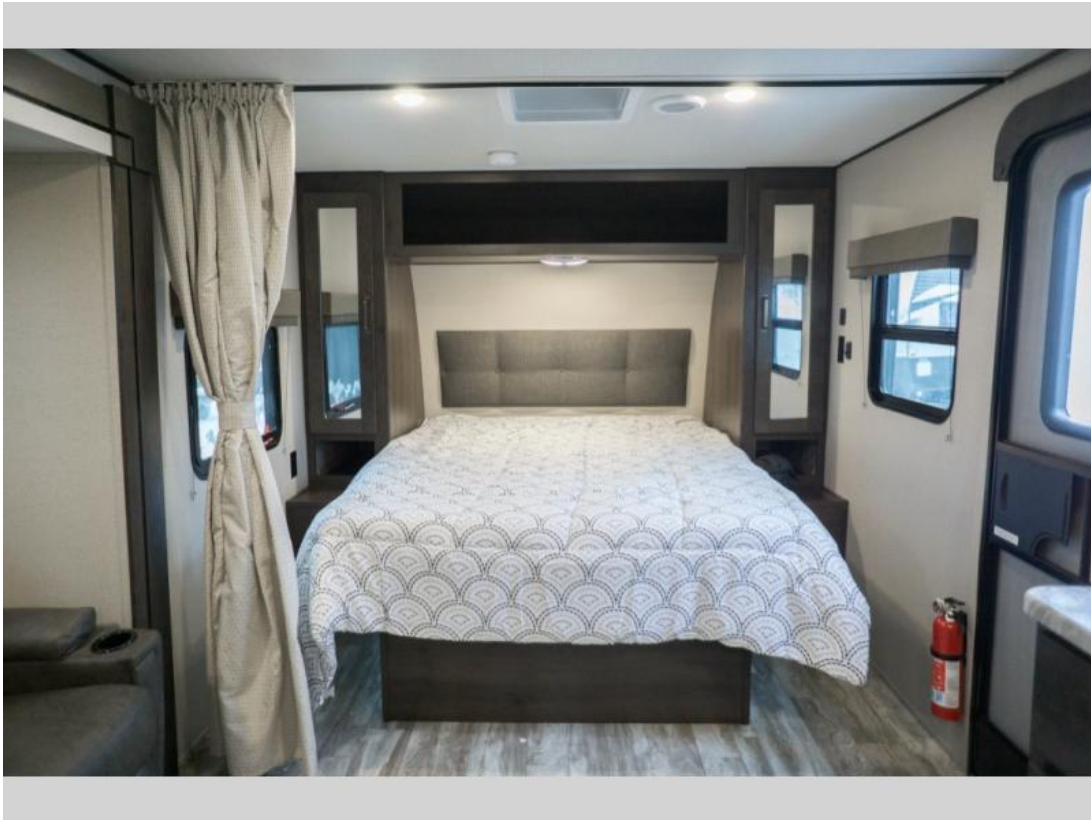

NEW 2022 Grand Design Transcend Xplor Call For Price

Description

Grand Design Transcend Xplor travel trailer 200MK highlights: 43 Cu. Ft. Pass-Through Storage 17' Power Awning 165W Roof Mounted Solar Panel 32" LED TV Pet Drawer Â The only thing you need to worry about when you go camping is where to park it! You'll have everything you need each d...