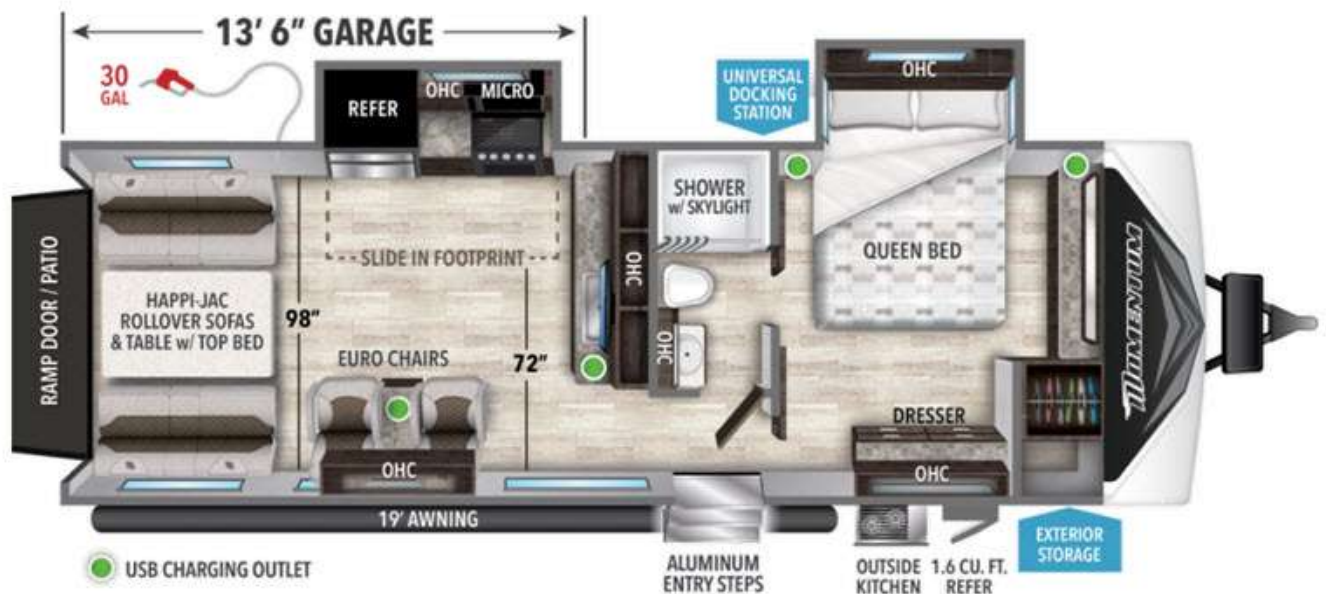

NEW 2022 Grand Design Momentum G-Class Call For Price

25G

Description

Grand Design Momentum G-Class toy hauler 25G highlights: 13' 6" Garage Double-Entry Bath Euro Chairs Ramp Door/Patio Fuel Station Outside Kitchen
Â It's time to load up your family and off-road toys to enjoy the great outdoors at the speed you like with this Momentum G-Class toy ha...

GENERAL INFORMATION

Manufacturer	Grand Design
Model Year	2022
Model Name	Momentum G-Class
Model Code	Momentum G-Class

Contact

RV One Superstores - Vermont
1498 US Route 2
East Montpelier, VT 05651
Phone: 802-223-6417
Fax:
Website:
<http://www.vermontcountrycampers.com>