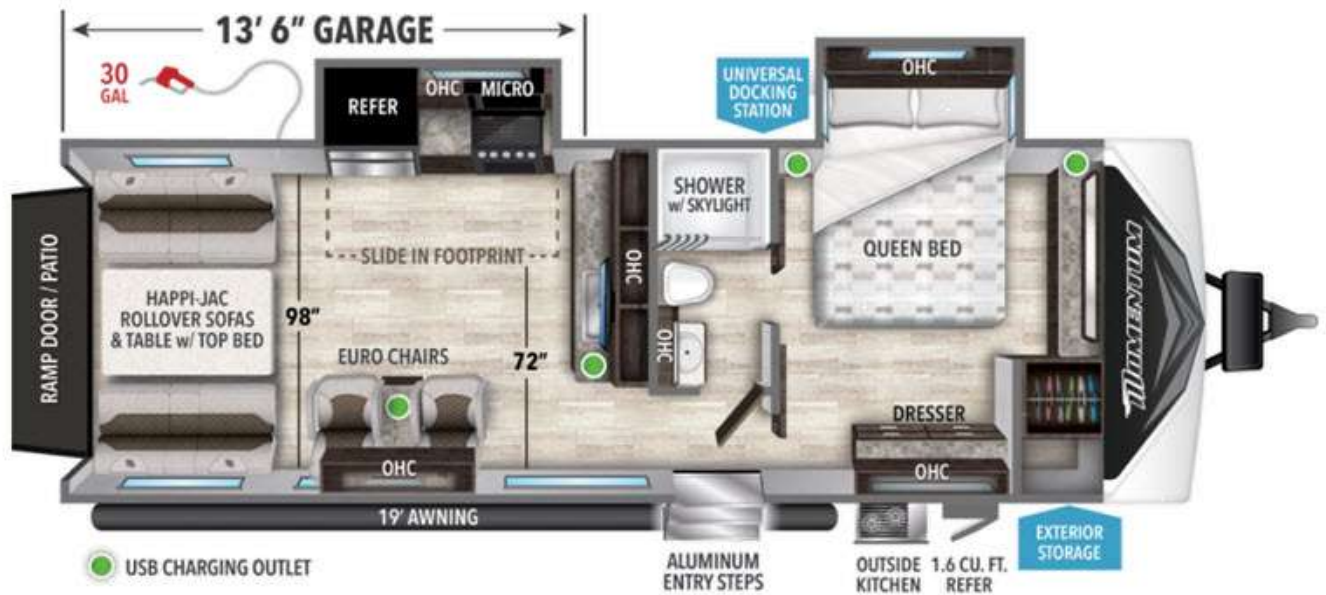

NEW 2022 Grand Design Momentum G-Class Call For Price

25G

Description

Grand Design Momentum G-Class toy hauler 25G highlights: 13' 6" Garage Double-Entry Bath Euro Chairs Ramp Door/Patio Fuel Station Outside Kitchen
Â It's time to load up your family and off-road toys to enjoy the great outdoors at the speed you like with this Momentum G-Class toy ha...

GENERAL INFORMATION

Manufacturer	Grand Design
Model Year	2022
Model Name	Momentum G-Class
Model Code	Momentum G-Class

Contact

RV One Superstores - Vermont
1498 US Route 2
East Montpelier, VT 05651
Phone: 802-223-6417
Fax:
Website:
<http://www.vermontcountrycampers.com>