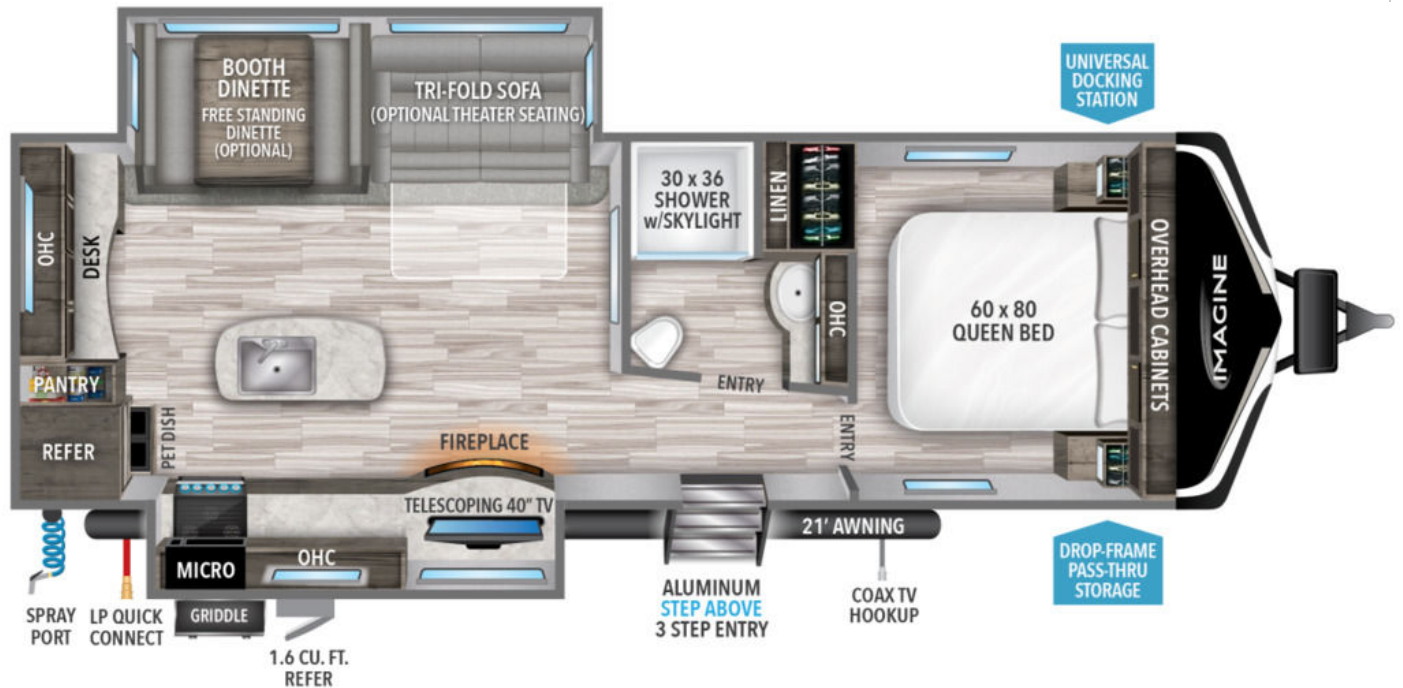

NEW 2022 Grand Design Imagine Call For Price

Description

No description available

GENERAL INFORMATION

Manufacturer	Grand Design
Model Year	2022
Model Name	Imagine
Model Code	Imagine

Contact

Lazydays RV - Portland
16803 SE McLoughlin Blvd
Portland, OR 97267
Fax:
Website:
<http://www.byoungrv.com>