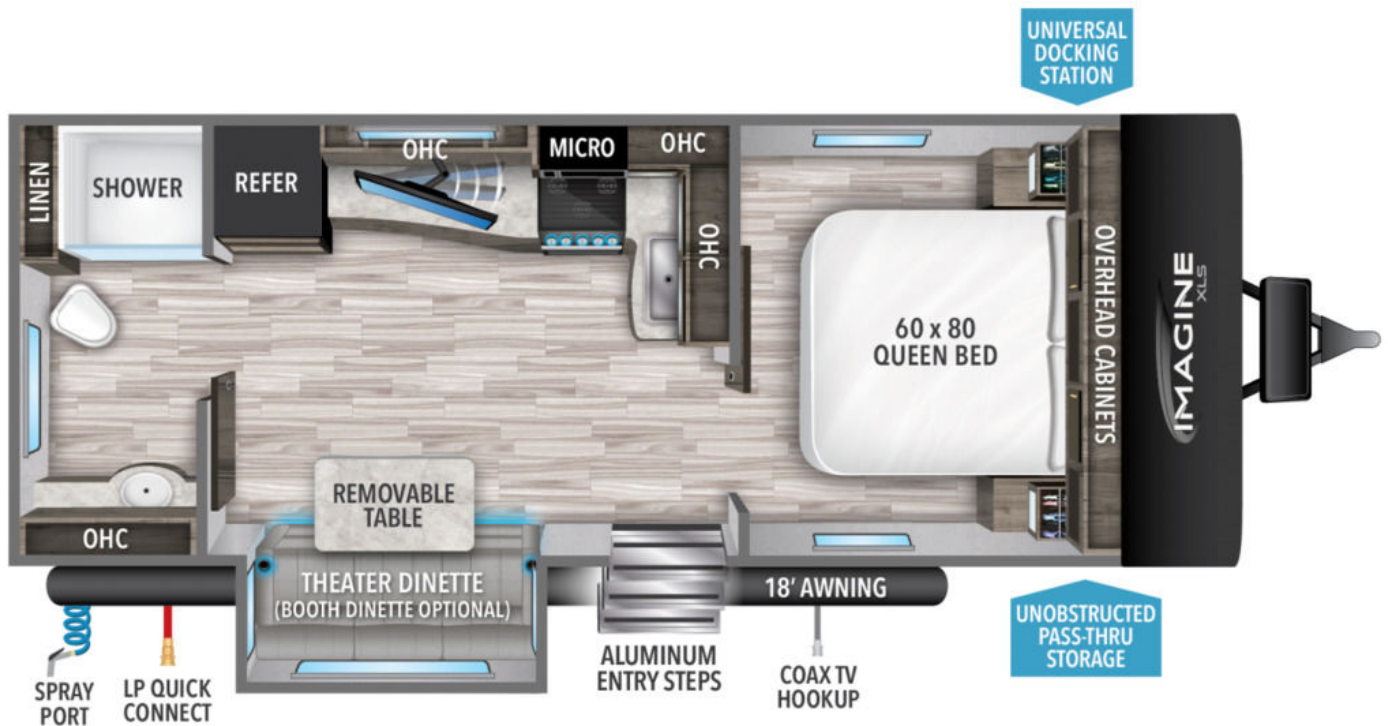

NEW 2022 Grand Design Imagine Call For Price

Description

No description available

GENERAL INFORMATION

Manufacturer	Grand Design
Model Year	2022
Model Name	Imagine
Model Code	Imagine

Contact

Lazydays RV - Portland
16803 SE McLoughlin Blvd
Portland, OR 97267
Fax:
Website:
<http://www.byoungv.com>