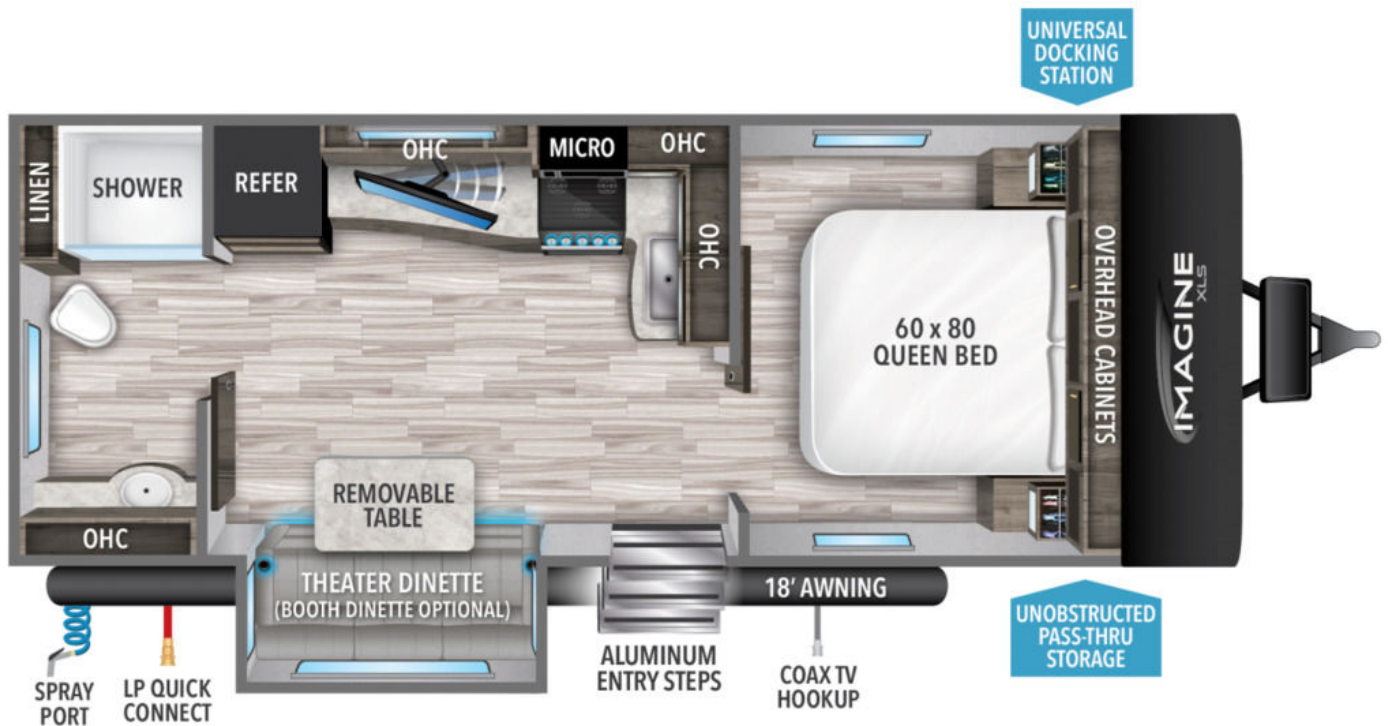

NEW 2022 Grand Design Imagine Call For Price

Description

No description available

GENERAL INFORMATION

Manufacturer	Grand Design
Model Year	2022
Model Name	Imagine
Model Code	Imagine

Contact

Lazydays RV - Portland
16803 SE McLoughlin Blvd
Portland, OR 97267
Fax:
Website:
<http://www.byoungrv.com>