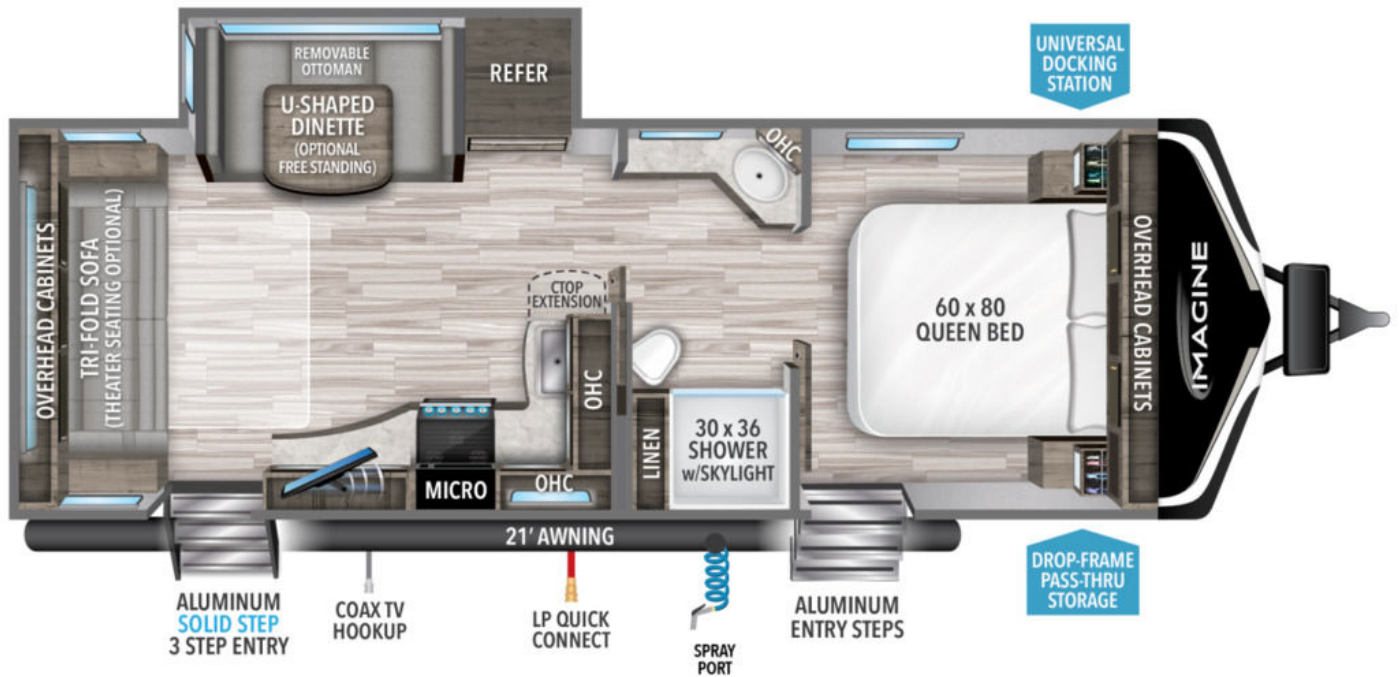

NEW 2022 Grand Design Imagine Call For Price

Description

No description available

GENERAL INFORMATION

Manufacturer	Grand Design
Model Year	2022
Model Name	Imagine
Model Code	Imagine

Contact

Lazydays RV - Portland
16803 SE McLoughlin Blvd
Portland, OR 97267
Fax:
Website:
<http://www.byoungv.com>