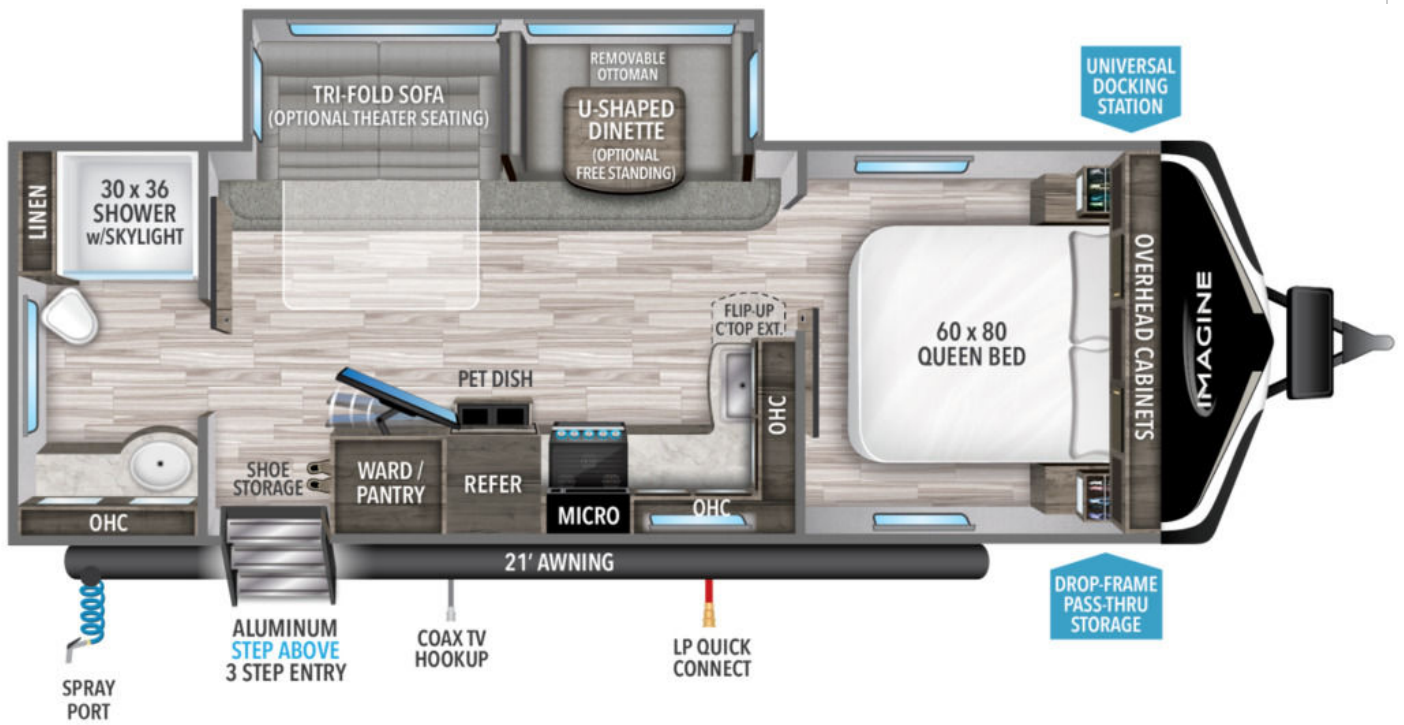

NEW 2022 Grand Design Imagine Call For Price

Description

No description available

GENERAL INFORMATION

Manufacturer	Grand Design
Model Year	2022
Model Name	Imagine
Model Code	Imagine

Contact

Lazydays RV - Portland
16803 SE McLoughlin Blvd
Portland, OR 97267