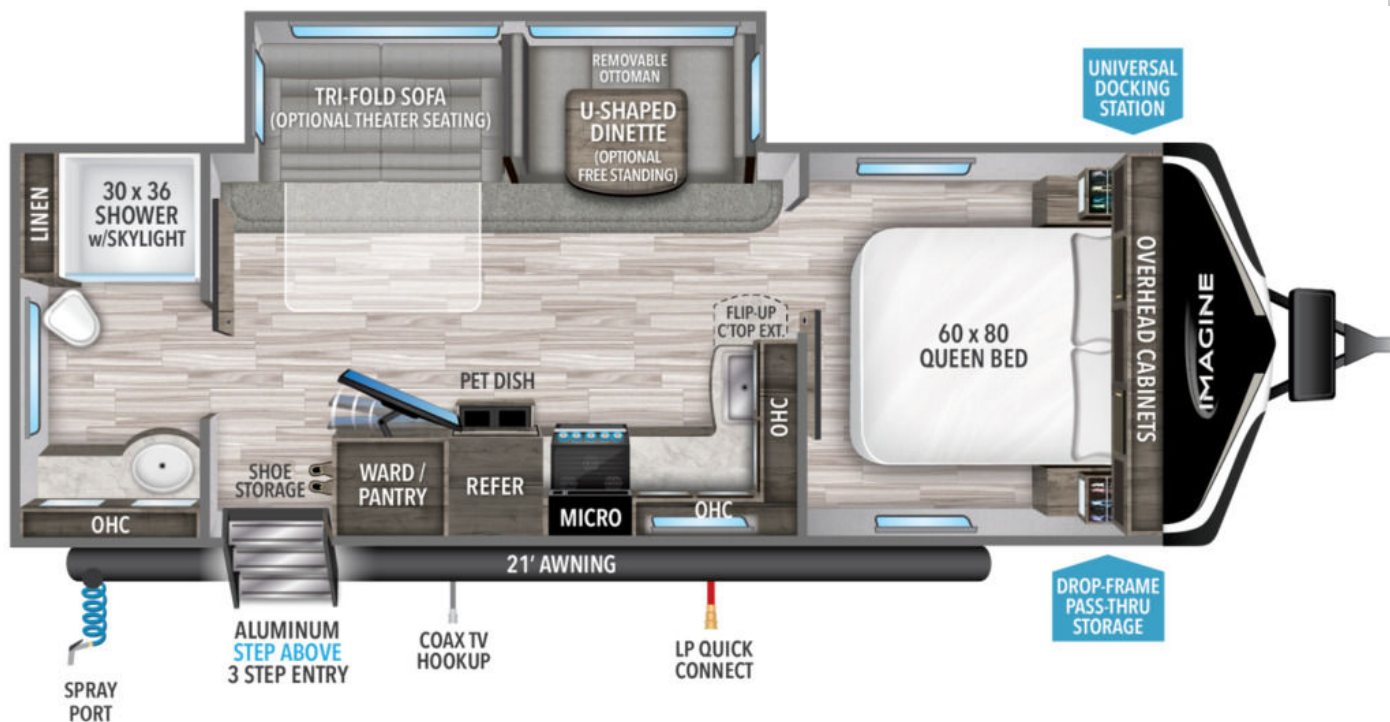

NEW 2022 Grand Design Imagine Call For Price

Description

No description available

GENERAL INFORMATION

Manufacturer	Grand Design
Model Year	2022
Model Name	Imagine
Model Code	Imagine

Contact

Lazydays RV - Portland
16803 SE McLoughlin Blvd
Portland, OR 97267