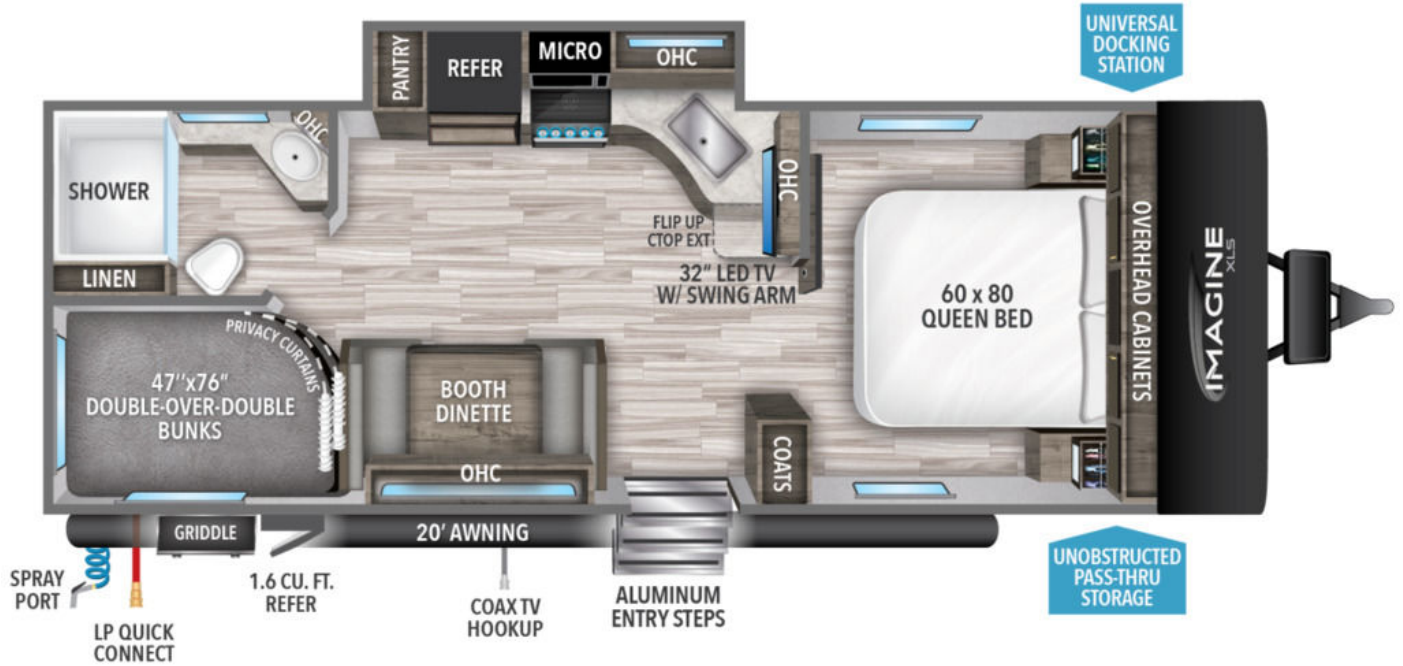

NEW 2022 Grand Design Imagine Call For Price

Description

No description available

GENERAL INFORMATION

Manufacturer	Grand Design
Model Year	2022
Model Name	Imagine
Model Code	Imagine

Contact

Lazydays RV - Portland
16803 SE McLoughlin Blvd
Portland, OR 97267
Fax:
Website:
<http://www.byoungrv.com>