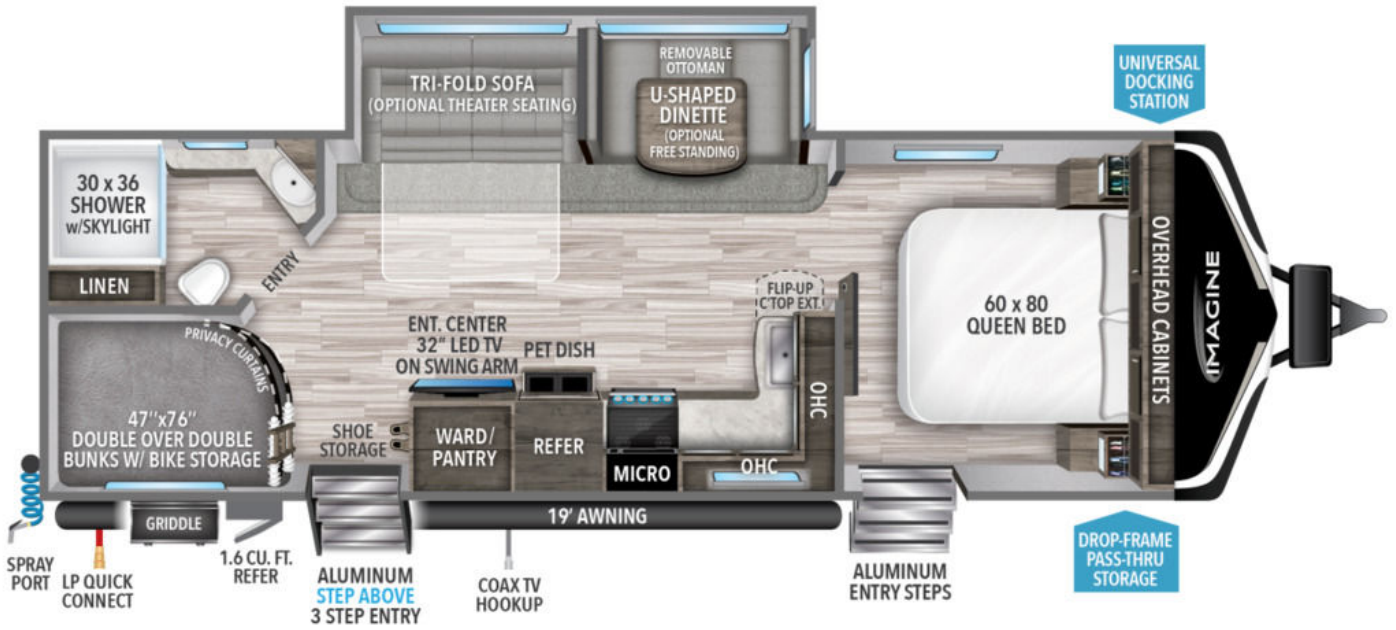

NEW 2022 Grand Design Imagine Call For Price

Description

No description available

GENERAL INFORMATION

Manufacturer	Grand Design
Model Year	2022
Model Name	Imagine
Model Code	Imagine

Contact

Lazydays RV - Portland
16803 SE McLoughlin Blvd
Portland, OR 97267
Fax:
Website:
<http://www.byoungrv.com>