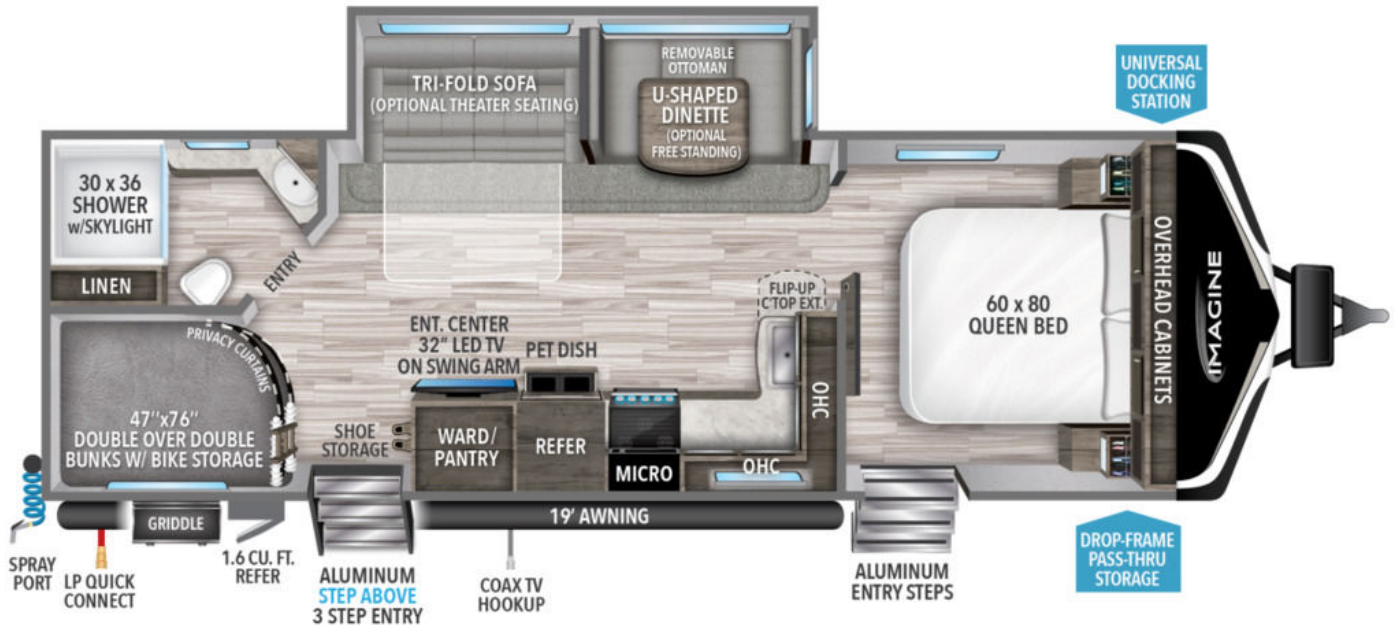

NEW 2022 Grand Design Imagine

\$60,314

Description

No description available

GENERAL INFORMATION

Manufacturer	Grand Design
Model Year	2022
Model Name	Imagine
Model Code	Imagine

Contact

Lazydays RV - Portland
16803 SE McLoughlin Blvd
Portland, OR 97267
Fax:
Website:
<http://www.byoungrv.com>