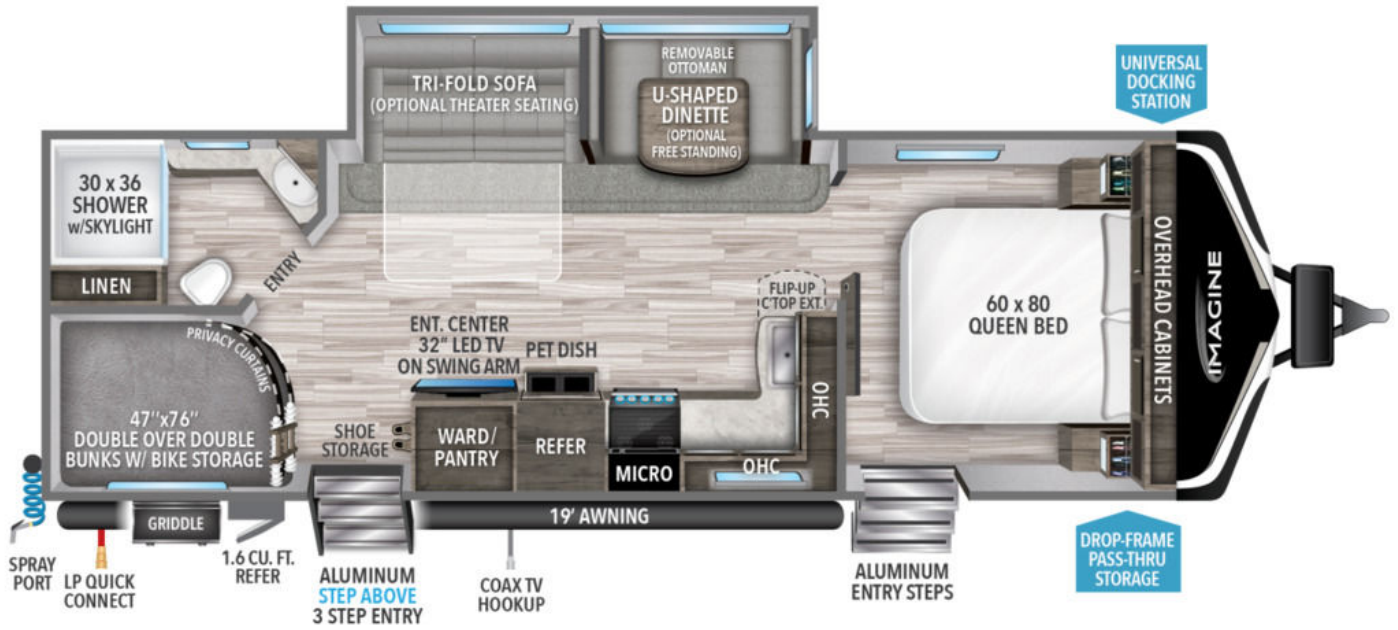

NEW 2022 Grand Design Imagine Call For Price

Description

No description available

GENERAL INFORMATION

Manufacturer	Grand Design
Model Year	2022
Model Name	Imagine
Model Code	Imagine

Contact

Lazydays RV - Portland
16803 SE McLoughlin Blvd
Portland, OR 97267
Fax:
Website:
<http://www.byoungrv.com>