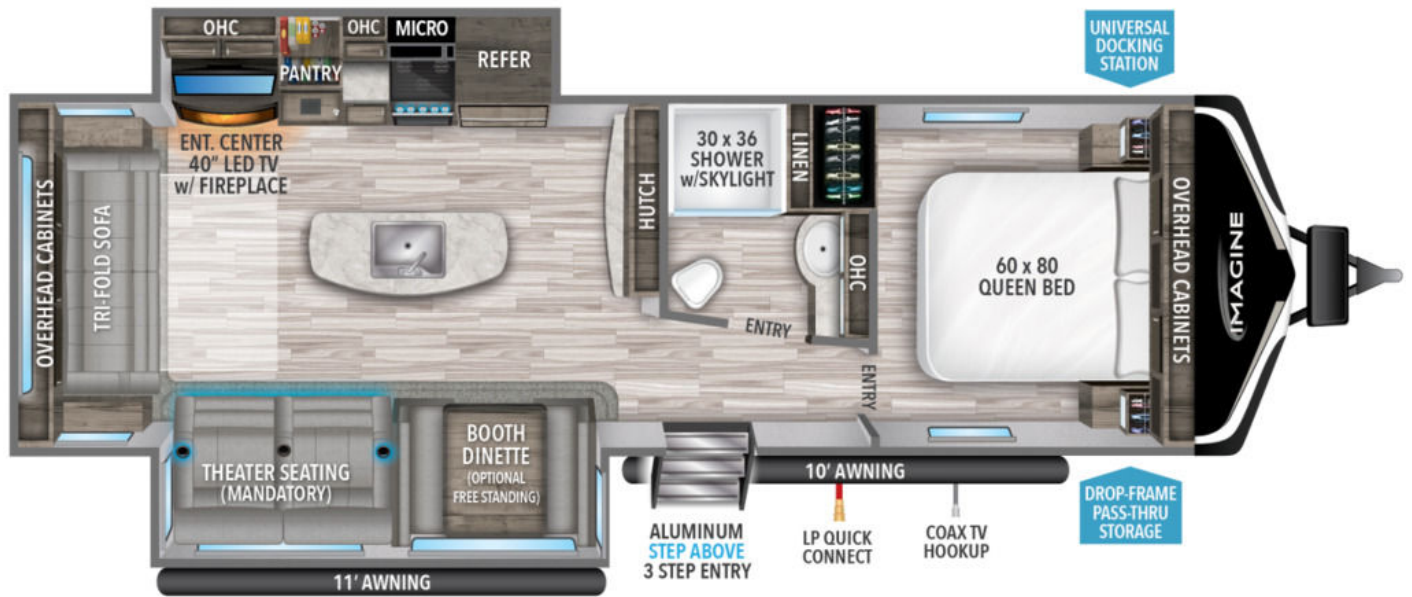

NEW 2022 Grand Design Imagine Call For Price

Description

No description available

GENERAL INFORMATION

Manufacturer	Grand Design
Model Year	2022
Model Name	Imagine
Model Code	Imagine

Contact

Lazydays RV - Portland
16803 SE McLoughlin Blvd
Portland, OR 97267
Fax:
Website:
<http://www.byoungrv.com>