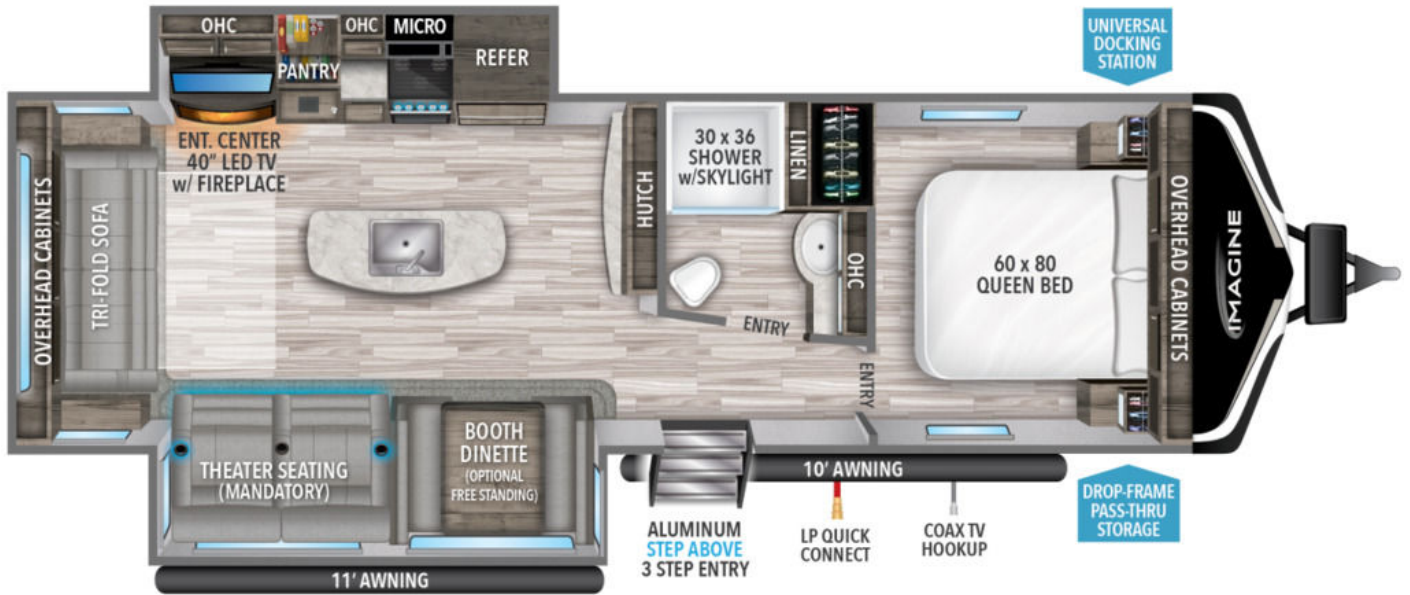

NEW 2022 Grand Design Imagine Call For Price

Description

No description available

GENERAL INFORMATION

Manufacturer	Grand Design
Model Year	2022
Model Name	Imagine
Model Code	Imagine

Contact

Lazydays RV - Portland
16803 SE McLoughlin Blvd
Portland, OR 97267
Fax:
Website:
<http://www.byoungrv.com>