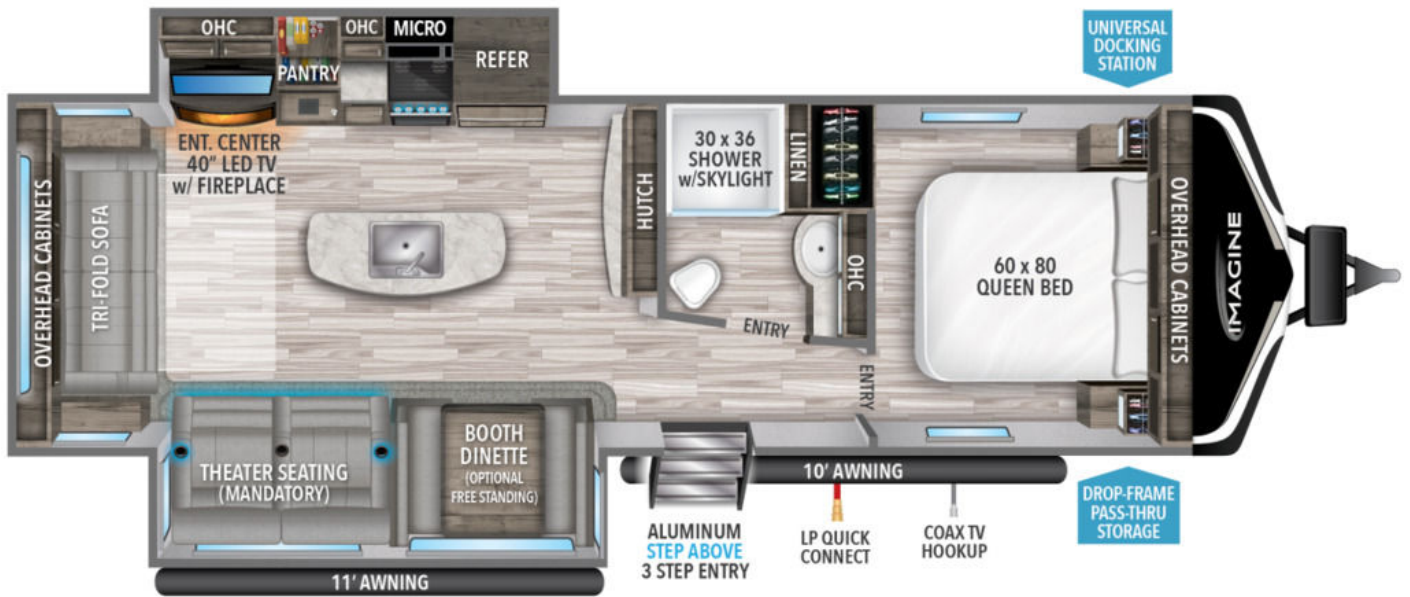

NEW 2022 Grand Design Imagine

\$65,772

Description

No description available

GENERAL INFORMATION

Manufacturer	Grand Design
Model Year	2022
Model Name	Imagine
Model Code	Imagine

Contact

Lazydays RV - Portland
16803 SE McLoughlin Blvd
Portland, OR 97267
Fax:
Website:
<http://www.byoungrv.com>