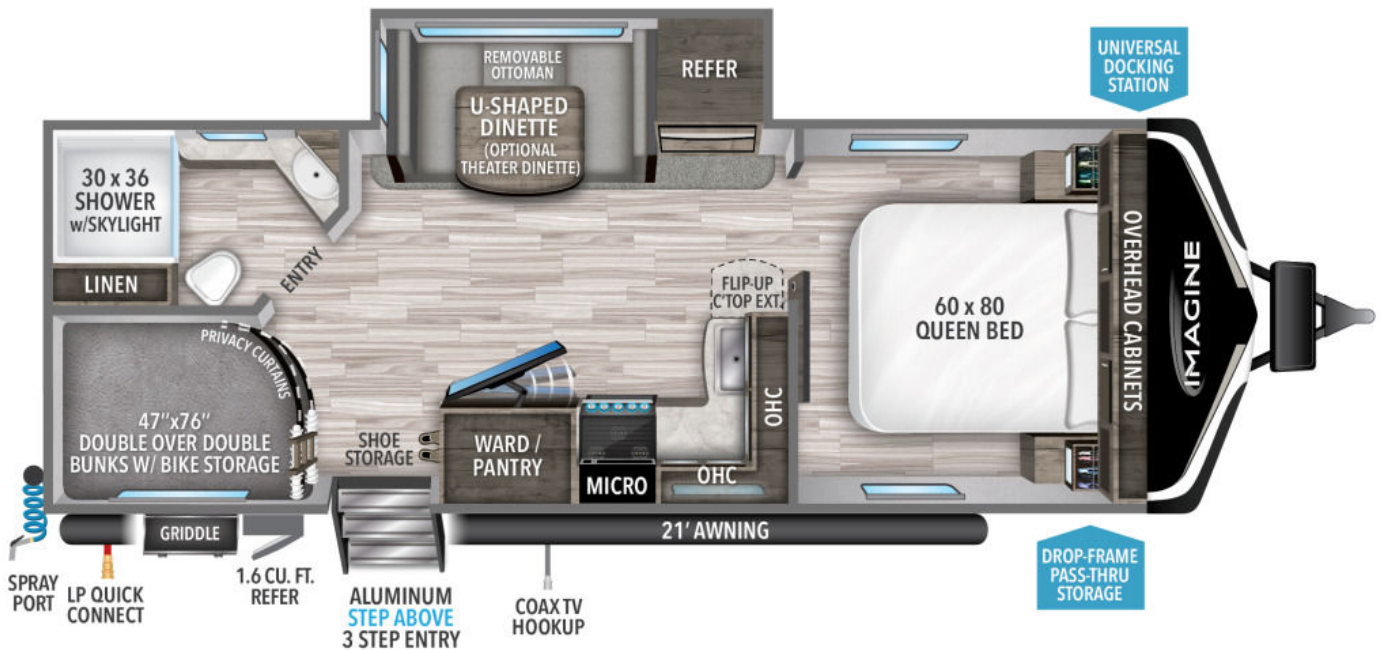

NEW 2022 Grand Design Imagine Call For Price

Description

No description available

GENERAL INFORMATION

Manufacturer	Grand Design
Model Year	2022
Model Name	Imagine
Model Code	Imagine

Contact

Lazydays RV - Portland
16803 SE McLoughlin Blvd
Portland, OR 97267
Fax:
Website:
<http://www.byoungv.com>