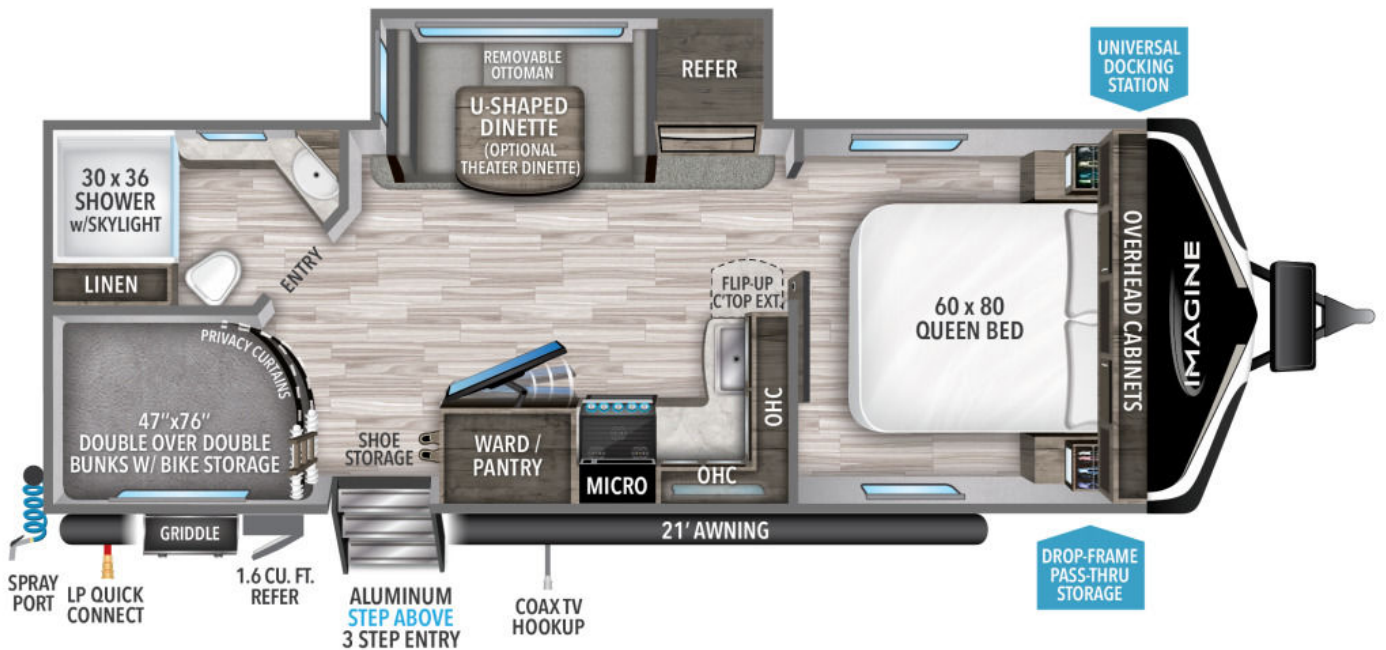

NEW 2022 Grand Design Imagine Call For Price

Description

No description available

GENERAL INFORMATION

Manufacturer	Grand Design
Model Year	2022
Model Name	Imagine
Model Code	Imagine

Contact

Lazydays RV - Portland
16803 SE McLoughlin Blvd
Portland, OR 97267
Fax:
Website:
<http://www.byoungv.com>