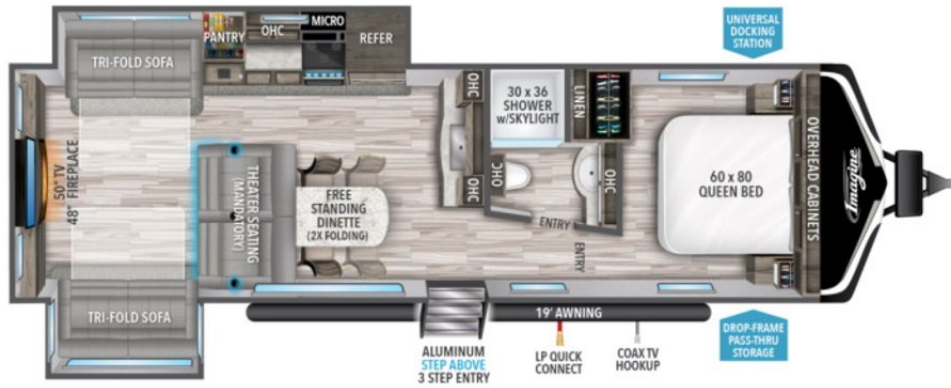

NEW 2022 Grand Design Imagine \$59,635

3100RD

Description

Pics coming soon.

GENERAL INFORMATION

Manufacturer	Grand Design
Model Year	2022
Model Name	Imagine
Model Code	Imagine

Contact

Explore USA RV Supercenter -
Beaumont
1000 Highway 327 East
Silsbee, TX 77656
Fax:
Website:
<https://www.sherrodrvcenter.com/>