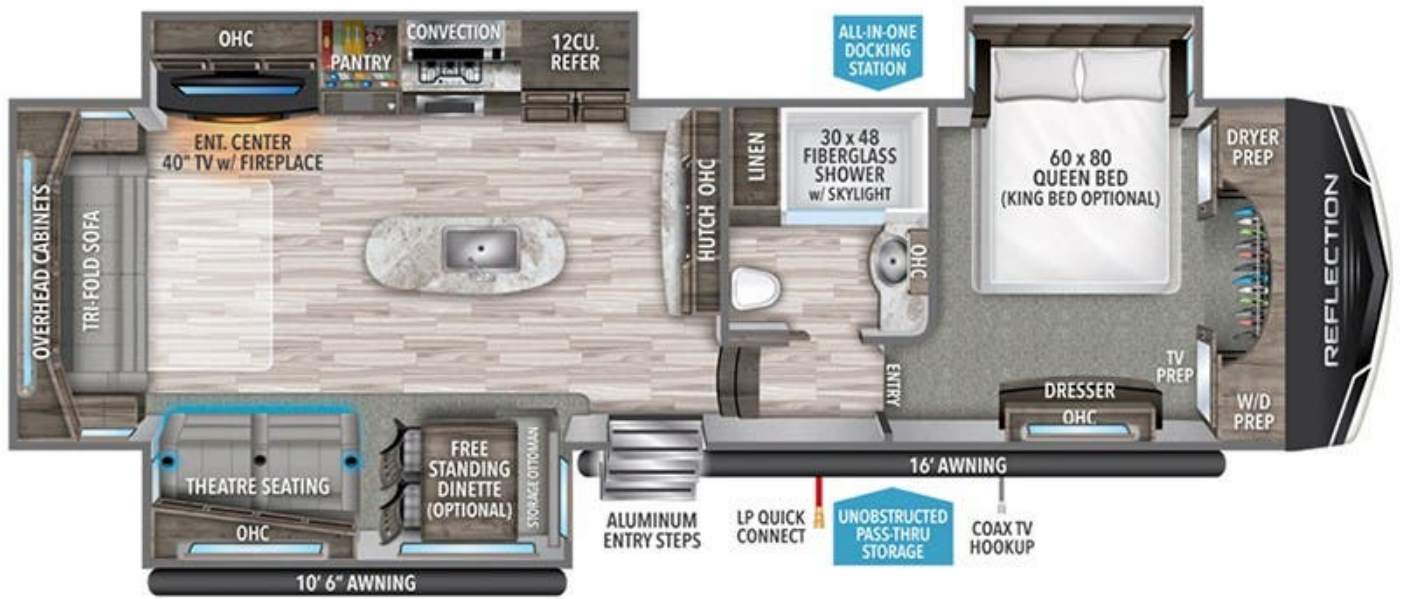

## Description

Air Conditioning +Air Conditioning (BTUs)15000Air  
 Conditioning TypeAutomaticAwning +Awning Length  
 (ft)26.5Number of Awnings2Power Retractable  
 AwningBathroom +Bathroom Flooring TypeVinylBathroom  
 LocationCenterNumber Of Bathrooms1Bathroom Medicine  
 Cabinet +Bathroom Medicine Cabinet LocationCenterBathro...